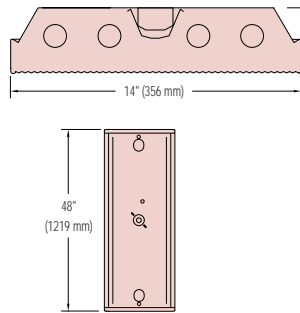

Vandal 8" x 50" (VA)

Surface Vandal Resistant Wrap Lens Luminaire

Features

- Heavy duty 16 gauge cold rolled steel housing.
- Wall or ceiling mounts.
- Clear injection molded polycarbonate lens for toughness.
- Lens secured with vandal-proof screws.
- Easily removable ballast cover.
- Polycarbonate lens only 3-5/8" deep, ideal for low ceilings.
- 52.4% efficient.
- Also available as a 2' model.

9" x 48"

TX248-120SO (Data)

14" x 48"

TX448-120O4 (Data)

8" x 50"

VA248-12050 (Data)

Options

pages 150-156