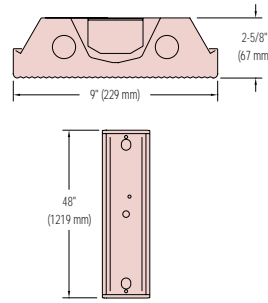

Vandal 8" x 50" (VA)

Surface Vandal Resistant Wrap Lens Luminaire

Features

- Heavy duty 16 gauge cold rolled steel housing.
- Wall or ceiling mounts.
- Clear injection molded polycarbonate lens for toughness.
- Lens secured with vandal-proof screws.
- Easily removable ballast cover.
- Polycarbonate lens only 3-5/8" deep, ideal for low ceilings.
- 52.4% efficient.
- Also available as a 2' model.

9" x 48"

TX248-120SO (Data)

14" x 48"

TX448-120O4 (Data)

8" x 50"

VA248-12050 (Data)

Options

pages 150-156