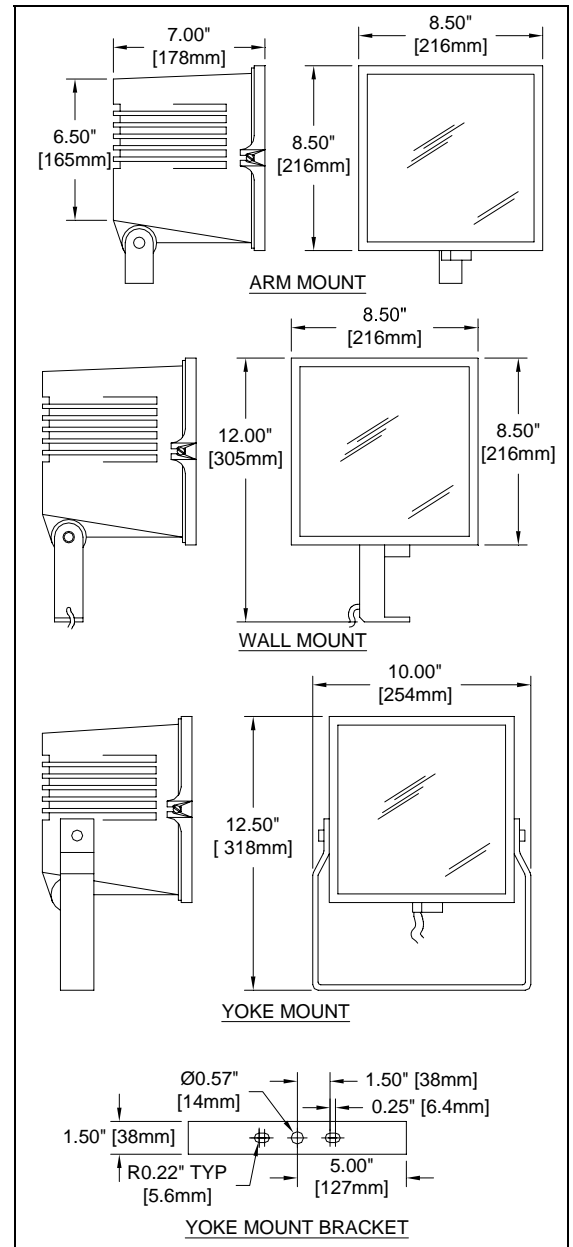

CSA Approved for Wet Locations

Available up to 150 Watt High Pressure Sodium; 175 W Metal Halide

SPECIFICATIONS:

- One-piece die-cast aluminum housing and lens frame. Lens frame fully gasketed, hinged and secured with two stainless steel screws for weatherproofing and easy two-handed service. Standard finish is Duraplex II™ Bronze Electrostatic Powder coat.
- Clear, tempered, shock and heat resistant glass, permanently sealed to lens frame.
- Three piece reflector system, available in a specular or diffuse finish, provides a wide (NEMA 7x7) beam distribution.
- Available in 3 mounting configurations:
 - Arm Mount:** 1/2" NPT die-cast aluminum arm with cast in degree marks for aiming.
 - Wall Mount:** "L" shaped, die-cast aluminum construction (Standard with 3ft SOW 16/3 cable).
 - Yoke Mount:** Heavy gauge aluminum construction (Standard with 3ft SOW 16/3 cable).
- Porcelain, 4 kV pulse rated, grip-type medium based socket prevents lamp loosening.
- EPA:** Effective Projected Area = 0.60 ft² [0.056 m²]
- Comes with 3 year limited warranty.

ORDERING GUIDE:

Example: **MRY100DMAL-TW**

Series	Mounting Type	Lamp Wattage ¹	Reflector Type ³	Light Source ²	Lamp Included	Voltage ^{4,5}	Finish ⁶
MR : Miniray	A : Arm Mount W : Wall Mount Y : Yoke Mount	050 : 50W 070 : 70W 100 : 100W 150 : 150W 175 : 175W	D : Diffuse Reflector S : Specular Reflector	MA : Metal Halide NLX : High Pressure Sodium (Reactor Ballast) LX : High Pressure Sodium (HPF Ballast)	L : Yes Blank : No	1: 120V 2: 208V 3: 240V 4: 277V 6: 347V T: Tri-Tap (120/277/347V)	Blank : Bronze W : White B : Black G : Grey

¹ MA (50, 70, 100, 150, 175W); NLX (50, 70, 100, 150W); LX (50, 70, 100, 150W)

³ Diffuse reflector is standard with clear lamp for outdoor applications. Change "D" to "S" for specular reflector with phosphor coated lamp for indoor use.