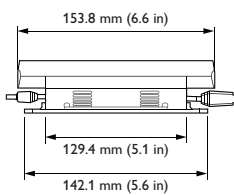

- Multiple options for design flexibility — Available in four color temperatures ranging from a warm 2700 K to a cool 4000 K. Lengths of 152 mm (6 in), 305 mm (12 in), and 1220 mm (48 in), wide and medium beam angles, and two power levels offer further design flexibility.
- Support for multiple voltages — Accepts power input of 120, 220 – 240, or 277 VAC for consistent installation and operation from line voltage in many locations.

Medium Beam
60° x 90°

Wide Beam
110° x 110°

Medium Beam
60° x 90°

Wide Beam
110° x 110°

Medium Beam
60° x 90°

Wide Beam
110° x 110°

Ordering Information - 2700 K*, Wide Beam (110° x 110°)

	Power Level	152 mm (6 in)		305 mm (12 in)		1220 mm (48 in)	
		Item Number	Philips 12NC	Item Number	Philips 12NC	Item Number	Philips 12NC
eW Cove QLX Powercore 120 VAC	High	523-000090-48	910503705115	523-000091-48	910503705195	523-000092-48	910503705276
	Low	523-000090-16	910503705082	523-000091-16	910503705163	523-000092-16	910503705244
eW Cove QLX Powercore 220-240 VAC	High	523-000090-56	910503705023	523-000091-56	910503705204	523-000092-56	910503705284
	Low	523-000090-24	910503705190	523-000091-24	910503705171	523-000092-24	910503705252
eW Cove QLX Powercore 220-240 VAC Fixture and 3 m (10 ft) Leader Cable with terminator	High	523-000090-64	910503705131	523-000091-64	910503705212	523-000092-64	910503705292
	Low	523-000090-32	910503705098	523-000091-32	910503705179	523-000092-32	910503705260
eW Cove QLX Powercore 277 VAC	High	523-000090-72	910503705139	523-000091-72	910503705220	523-000092-72	910503705301
	Low	523-000090-40	910503705107	523-000091-40	910503705187	523-000092-40	910503705268