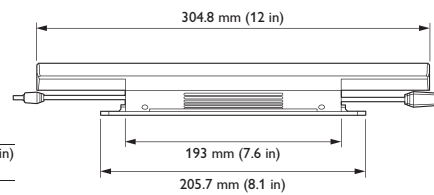

- Multiple options for design flexibility — Available in four color temperatures ranging from a warm 2700 K to a cool 4000 K. Lengths of 152 mm (6 in), 305 mm (12 in), and 1220 mm (48 in), wide and medium beam angles, and two power levels offer further design flexibility.
- Support for multiple voltages — Accepts power input of 120, 220 – 240, or 277 VAC for consistent installation and operation from line voltage in many locations.

Medium Beam
60° x 90°

Wide Beam
110° x 110°

Medium Beam
60° x 90°

Wide Beam
110° x 110°

Medium Beam
60° x 90°

Wide Beam
110° x 110°

Ordering Information - 2700 K*, Wide Beam (110° x 110°)

	Power Level	152 mm (6 in)		305 mm (12 in)		1220 mm (48 in)	
		Item Number	Philips 12NC	Item Number	Philips 12NC	Item Number	Philips 12NC
eW Cove QLX Powercore 120 VAC	High	523-000090-48	910503705115	523-000091-48	910503705195	523-000092-48	910503705276
	Low	523-000090-16	910503705082	523-000091-16	910503705163	523-000092-16	910503705244
eW Cove QLX Powercore 220-240 VAC	High	523-000090-56	910503705023	523-000091-56	910503705204	523-000092-56	910503705284
	Low	523-000090-24	910503705190	523-000091-24	910503705171	523-000092-24	910503705252
eW Cove QLX Powercore 220-240 VAC Fixture and 3 m (10 ft) Leader Cable with terminator	High	523-000090-64	910503705131	523-000091-64	910503705212	523-000092-64	910503705292
	Low	523-000090-32	910503705098	523-000091-32	910503705179	523-000092-32	910503705260
eW Cove QLX Powercore 277 VAC	High	523-000090-72	910503705139	523-000091-72	910503705220	523-000092-72	910503705301
	Low	523-000090-40	910503705107	523-000091-40	910503705187	523-000092-40	910503705268