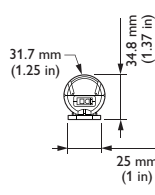

Wide Beam
110° x 110°