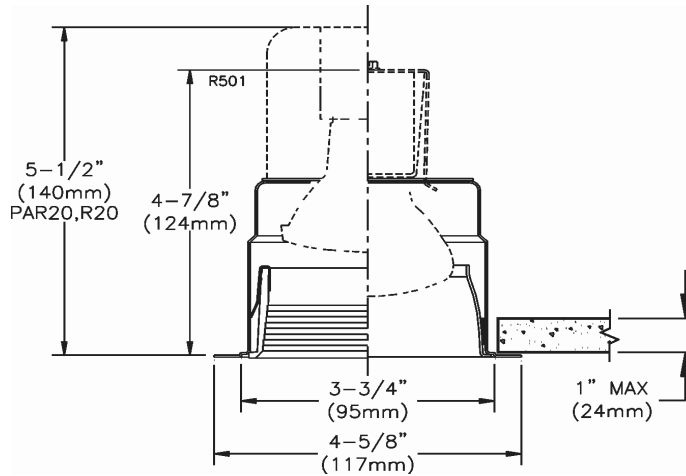

3 3/4" Aperture
Cone and Basic Baffle

Lytecaster
Recessed Downlight

Ceiling Opening : 3 3/4"

Complete fixture consists of Reflector Trim & Frame-in Kit. Select each separately

REFLECTOR TRIM

2076BK	Black Baffle
2076WH	White Baffle
2076BK-12	Black Baffle
2076WH-12	White Baffle
2076CH-12	Specular Chrome Cone
2076BS-12	Specular Brass Cone

Cone : Hydroformed aluminum, .040" thick. Specular finish.

Frame-In-Kit

Note : For complete Frame-In-Kit specifications, see sheet 1102, R701, 1102IC, R711, 1104ICX and 1103R

Labels : CSA

Suitable for damp locations.