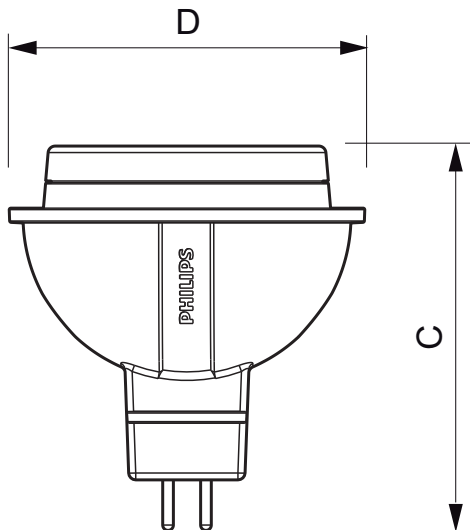

Product data

• General Characteristics

Cap-Base	GU5.3
Bulb	MR16 [MR 16inch/50mm]
Rated Avg. Life (Hours)	30000 hr
Nominal Lifetime hours	30000 hr

• Light Technical Characteristics

Color Code	830
Color Designation	White
Beam Angle	36 D
Beam Description	36D [Medium beam]
Correlated Color Temperature	3000 K
Approximate Lumens	650 Lm
Approx. MBCP	1885 cd
CRI	80
Luminous Efficacy Lamp	65.00 Lm/W
Color Temp. (Kelvin)	3000 K [CCT 3000K]
Rated Luminous Flux	650 Lm
LLMF - end nominal lifetime	70 %
Colour consistency	6 steps
Rated Beam Angle	36 D
Luminous flux in 90° cone	630 Lm

• Product Dimensions

Overall Length C	50.3 mm
Diameter D	54.5 mm

• Product Data

Product number	432435
Full product name	10MRX16/F36 3000 DIM HO 10/1
Short product name	10MR16/F36 3000 DIM HO 10/1
Pieces per Sku	1
eop_pck_cfg	10

PHILIPS

MR16 LED

Skus/Case 10
Bar code on pack 46677432430
Bar code on case 50046677432435

Logistics code(s) 929000260404
eop_net_weight_pp 0.045 kg

Dimensional drawing

10MRX16/F36 3000 DIM HO 10/1

Product	C (Norm)	D (Norm)
LED D 10-50W 830 MR16 36D	50.3	54.5