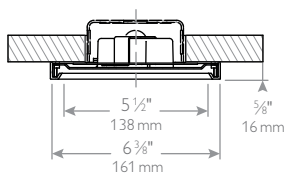

6" square downlight