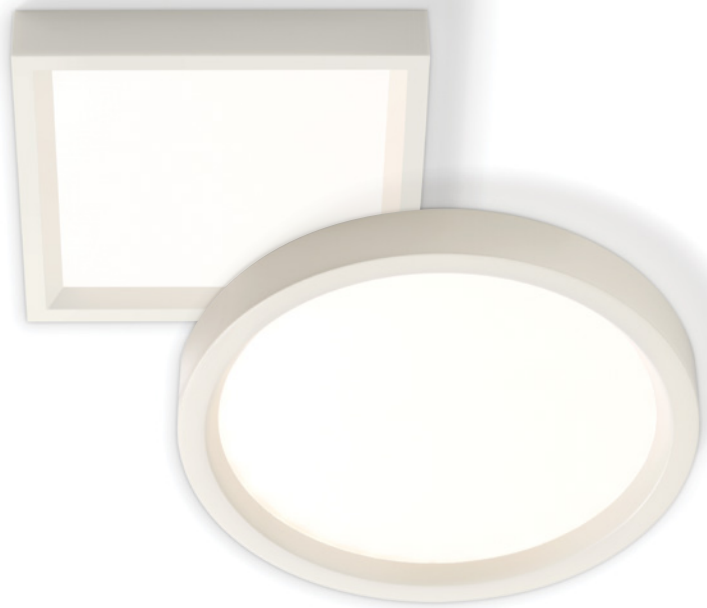

PHILIPS
LIGHTOLIER

Downlighting

SlimSurface LED

Round and square aperture
slim surface mount downlight

An architecturally pleasing, easy to install and low profile downlight

SlimSurface LED leverages the latest LED technology, optical enhancements and features a similar performance to typical recessed downlights but in a surface mount design.

Delivering high lumen output and great visual comfort, this $\frac{5}{8}$ " surface mount downlight is a pleaser for both specifiers and contractors. SlimSurface LED is characterized by a completely flat lens with a narrow flange, giving it an architecturally pleasing look. This downlighting solution also eliminates the need for an Air-Seal recessed housing or fire rated boxes, reducing material and installation costs.

Benefits

- The thinnest available solution with an integral driver for existing J-boxes or new construction
- Surface mounting fits any ceiling and solves the problem of limited plenum space
- Easy to install on standard j-boxes
- Architecturally pleasing due to its narrow profile
- Provides an affordable alternative to Air-Seal IC recessed housings or Fire-Rated boxes
- Choice of design with square and round apertures
- Glare controlling lens for comfortable light distribution
- Wet location listing allows for use in showers and bathrooms (if local code requires)

SlimSurface LED

SlimSurface LED is a low profile downlight intended for ceiling or wall mount applications. This $\frac{5}{8}$ " thick luminaire offers the appearance of a recessed downlight but is actually surface mounted.