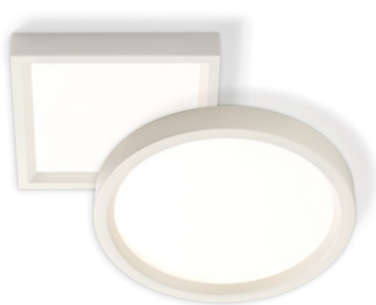

PHILIPS
LIGHTOLIER

Downlighting

SlimSurface LED

Round and square aperture
slim surface mount downlight

An architecturally pleasing, easy to install and low profile downlight

SlimSurface LED leverages the latest LED technology, optical enhancements and features a similar performance to typical recessed downlights but in a surface mount design.

Delivering high lumen output and great visual comfort, this $\frac{5}{8}$ " surface mount downlight is a pleaser for both specifiers and contractors. SlimSurface LED is characterized by a completely flat lens with a narrow flange, giving it an architecturally pleasing look. This downlighting solution also eliminates the need for an Air-Seal recessed housing or fire rated boxes, reducing material and installation costs.

Benefits

- The thinnest available solution with an integral driver for existing J-boxes or new construction
- Surface mounting fits any ceiling and solves the problem of limited plenum space
- Easy to install on standard j-boxes
- Architecturally pleasing due to its narrow profile
- Provides an affordable alternative to Air-Seal IC recessed housings or Fire-Rated boxes
- Choice of design with square and round apertures
- Glare controlling lens for comfortable light distribution
- Wet location listing allows for use in showers and bathrooms (if local code requires)

SlimSurface LED

SlimSurface LED is a low profile downlight intended for ceiling or wall mount applications. This $\frac{5}{8}$ " thick luminaire offers the appearance of a recessed downlight but is actually surface mounted.