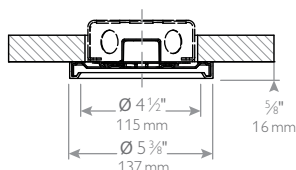

Features

- Apertures: round & square
- Efficacy: 65 - 70 lm/w
- CCT: 2700 & 3000 K
- CRI: 80 & 90
- Lumens: 650 & 1000 lm
- Wattage: 9.5 to 14.2W
- Voltage: 120V (50/60Hz)
- 50,000 hour rated life (L70)
- Dimming to 10% (TRIAC)
- cULus listed suitable for:
  - damp locations (walls)
  - wet locations (ceilings)
- ENERGY STAR® certified
- Standard 5-year limited warranty

5" round downlight