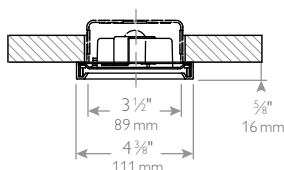

4" square downlight