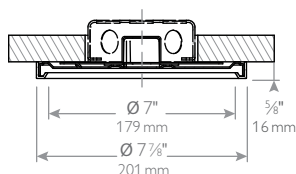

7" round downlight