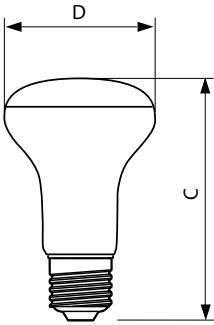

Product data

General Information		Starting Time (Nom)	
Cap-Base	E26 [Single Contact Medium Screw]		0.5 s
Bulb Shape	R-20 (R20)	Warm Up Time To 60% Light (Nom)	0.5 s
Nominal Lifetime (Nom)	25000 h	Power Factor (Nom)	0.8
Switching Cycle	50000X	Voltage (Nom)	120 V
Technical Type	6-45W		
Light Technical		Temperature	
Color Code	822-827 [tunable warm white]	T-Case Maximum (Nom)	76 °C
Luminous Flux (Nom)	450 lm		
Luminous Flux (Rated) (Nom)	450 lm	Controls and Dimming	
Color Designation	Warm White (WW)	Dimmable	Yes
Correlated Color Temperature (Nom)	2200-2700 K		
Luminous Efficacy (rated) (Nom)	75 lm/W	Mechanical and Housing	
Color Consistency	<6	Bulb Finish	Frosted
Color Rendering Index (Nom)	80		
LLMF At End Of Nominal Lifetime (Nom)	70 %	Approval and Application	
		Energy star mark	Energy star
		Suitable For Accent Lighting	Yes
		Energy Consumption kWh/1000 h	6 kWh
Operating and Electrical		Product Data	
Input Frequency	60 Hz	Order product name	6R20/LED/827-22/DIM 120V
Power (Rated) (Nom)	6 W	EAN/UPC - Product	046677456979
Lamp Current (Nom)	65 mA	Order code	929001155704
Wattage Equivalent	45 W		

BR/R LED

Numerator - Quantity Per Pack	1
Numerator - Packs per outer box	6
Material Nr. (12NC)	929001155704

Net Weight (Piece)	0.001 kg
--------------------	----------

Dimensional drawing

Product	D	C
6R20/LED/827-22/DIM 120V	65 mm	101 mm