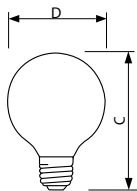

Product data

General Information		Cap-Base Information	
Cap-Base	E26 [Single Contact Medium Screw]	Cap-Base Information	Aluminium Cap
Operating Position	UNIVERSAL [Any or Universal (U)]	Filament Shape	CC6 [Straight]
Main Application	Vanity	Product Data	
Gas Filling	Gas	Order product name	40G25/W/LL 120V 4/3
Light Technical		EAN/UPC - Product	50046677169041
Luminous Flux (Nom)	370 lm	Order code	925244036358
Operating and Electrical		Numerator - Quantity Per Pack	1
Power (Rated) (Nom)	40 W	Numerator - Packs per outer box	4
Voltage (Nom)	120 V	Material Nr. (12NC)	925244036358
Mechanical and Housing		Net Weight (Piece)	39.000 g
Bulb Finish	White		

DuraMax Deco Globe

Dimensional drawing

Product

40G25/W/LL 120V 4/3

40W E26 120V G25 WH