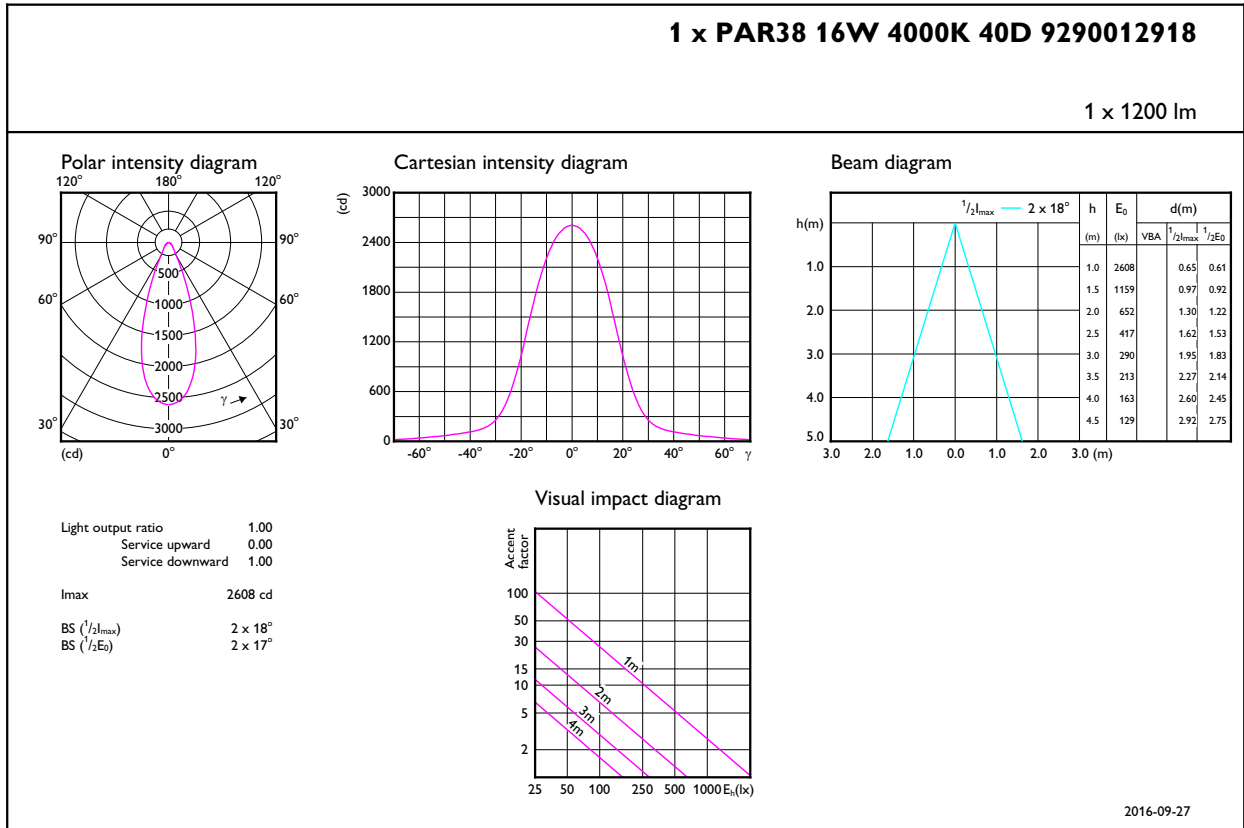

PAR38 LED

Photometric data

Accent Lighting - Spots