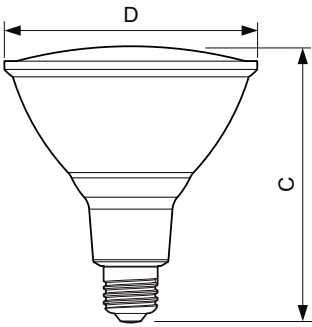

PAR38 LED

Numerator - Quantity Per Pack	1
Numerator - Packs per outer box	6
Material Nr. (12NC)	929001291804

Net Weight (Piece)	0.385 kg

Dimensional drawing

Product	D	C

16PAR38/AMB/F40/840/DIM ULW