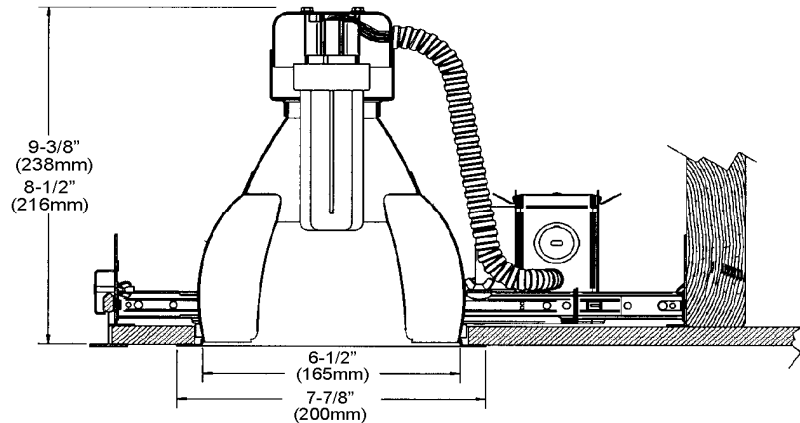

6-3/4" Aperture, Double Open Wall Washer, Vertical lamp, Performance Series

Compact Fluorescent

Ceiling Opening: 6-3/4" (172mm)

Complete fixture consists of Reflector Trim & Frame-in Kit. Select each separately