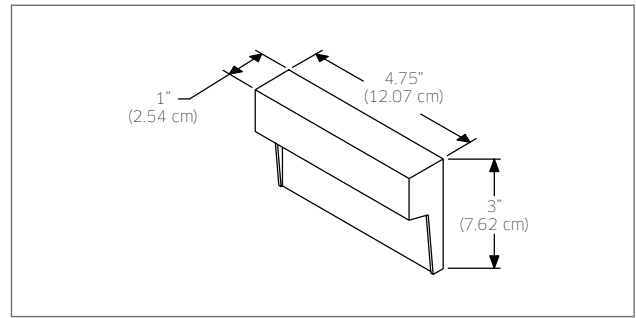

Key features

- **Integrated LED driver**
- **Indoor and outdoor use**
- **Fits in standard junction box**

MODEL

LEDSTEP001 4.5W LED step light, 3000°K, 355 Raw Lumens

SPECIFICATIONS

- Over 50,000 hours of service life.
- Warm white light output.
- Optimized light spread.
- Low power consumption.
- 120V AC direct connection.
- Excellent color rendering.
- Superior light color consistency.
- Esthetic profile.
- Die-cast aluminum housing.

INSTALLATION

- Fits on a standard junction box 3" L × 2" W × 2.5" D.
- Can be installed in indoor and outdoor applications.
- Non-visible hardware.

FINISH

BK	Black
BZ	Bronze
SG	Silver grey
WH	White

ORDERING EXAMPLE