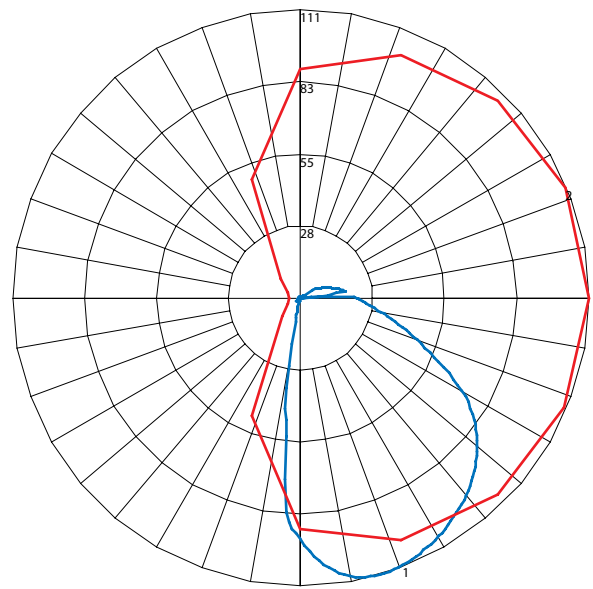

Key features

- **Integrated LED driver**
- **Indoor and outdoor use**
- **Fits in standard junction box**

MODEL

LEDSTEP001 4.5W LED step light, 3000°K, 355 Raw Lumens

SPECIFICATIONS

- Over 50,000 hours of service life.
- Warm white light output.
- Optimized light spread.
- Low power consumption.
- 120V AC direct connection.
- Excellent color rendering.
- Superior light color consistency.
- Esthetic profile.
- Die-cast aluminum housing.

INSTALLATION

- Fits on a standard junction box 3" L × 2" W × 2.5" D.
- Can be installed in indoor and outdoor applications.
- Non-visible hardware.

FINISH

BK	Black
BZ	Bronze
SG	Silver grey
WH	White

ORDERING EXAMPLE

LEDSTEP001-BK

Would order a LEDSTEP001 step light painted black.

TYPICAL LIGHT DISTRIBUTION

Red line is the horizontal cone through vertical angle (top view)
Blue line is the vertical plane through vertical angle (side view)