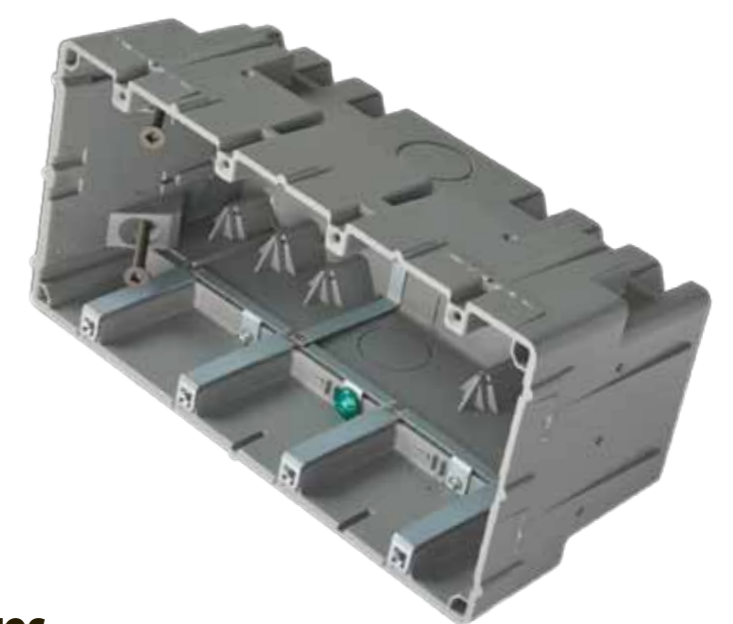

SBCMM4G

SBCRND