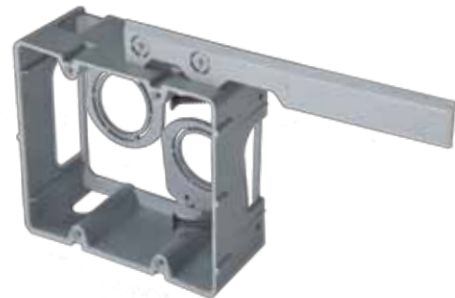

Low Voltage Boxes

SBCLV1G

SBCLV2G

SBC Low Voltage (LV) Data Rings

New wire and rewire compatible.

Adjustable rise is built in.

LV1G and LV2G data rings have hinged conduit adapters (3/4" & 1").

How Smart? *This SMART!*

All Smart Boxes:

- Mount internally
- Are rewire capable
- Are new wire capable
- Are adjustable depth
- Include mounting screws already in position
- Have big cubic inches - the biggest in the industry
- Are securely stud mounted in old or new work

SMART BOX™

THINK INSIDE THE BOX!

Multi-Mount Device Boxes

All Smart Box Products Mount Internally • Wall dividers are available for the (2) through (6) gang boxes for line voltage / low voltage separation. Horizontal and vertical mounting capabilities are provided with (2) through (6) gang boxes • Two (1/2") KO locations provided in the (2) through (6) gang boxes.

An adjustable depth, new work, old work ceiling box.

Extra deep for mounting all smoke and carbon detectors.

50 lbs Fixture Support

SBCMMW

Wall Divider

Low Voltage/Line Voltage Barrier.

Wall Dividers fit all (2) – (6) gang MM Boxes (in multiple locations).