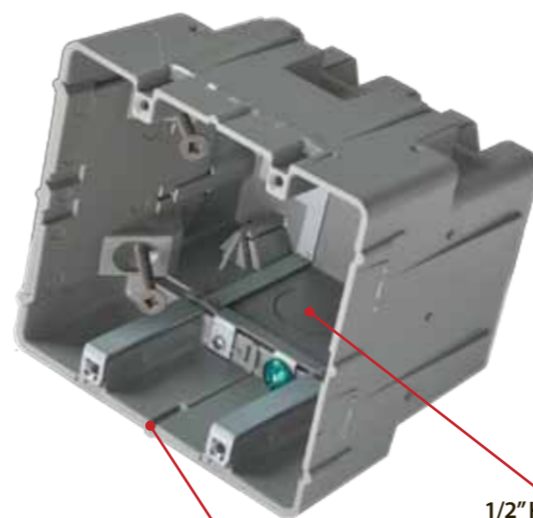

SBCMM2G

1/2" Knockout