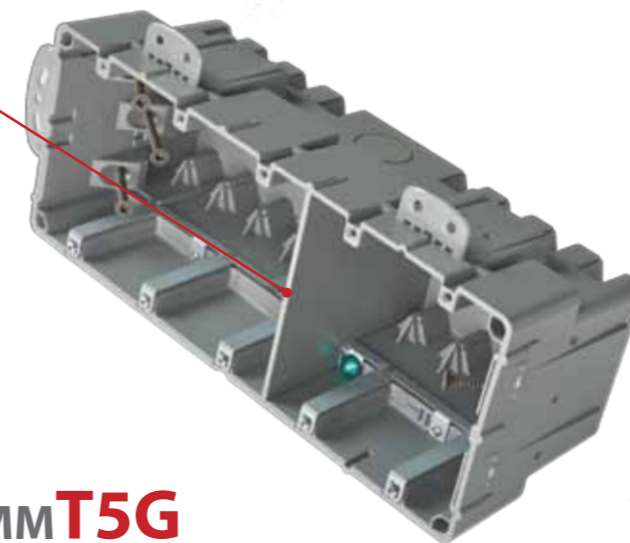

Multi Mount (5) Gang and (6) Gang Features

Removable external tabs are provided for easy new work installation and mounting to metal studs. One Wall Divider (SBCMMW) is provided for voltage separation.

SBCFAN

Fan box

Same features as SBCRND with steel reinforcement

Side beam mounted, as compared to bottom beam mounted.

Extra deep for paddle fan receivers that mount inside the box.

50 lbs Fan Support.

75 lbs Fixture Support.

SBCHZ

Horizontal Box

Match up to existing fittings in old work baseboards.

Works well on exterior siding and shingles.

SBCMMT5G

SBCMMT6G

Steel Reinforced Back

Toll Free: **877-206-5577**

www.smartboxcanada.com

SBCMM1G

21 cu in
10 - #14
9 - #12

SBCMM2G

37 cu in
18 - #14
16 - #12

SBCMM3G

54 cu in
27 - #14
24 - #12

SBCMM4G