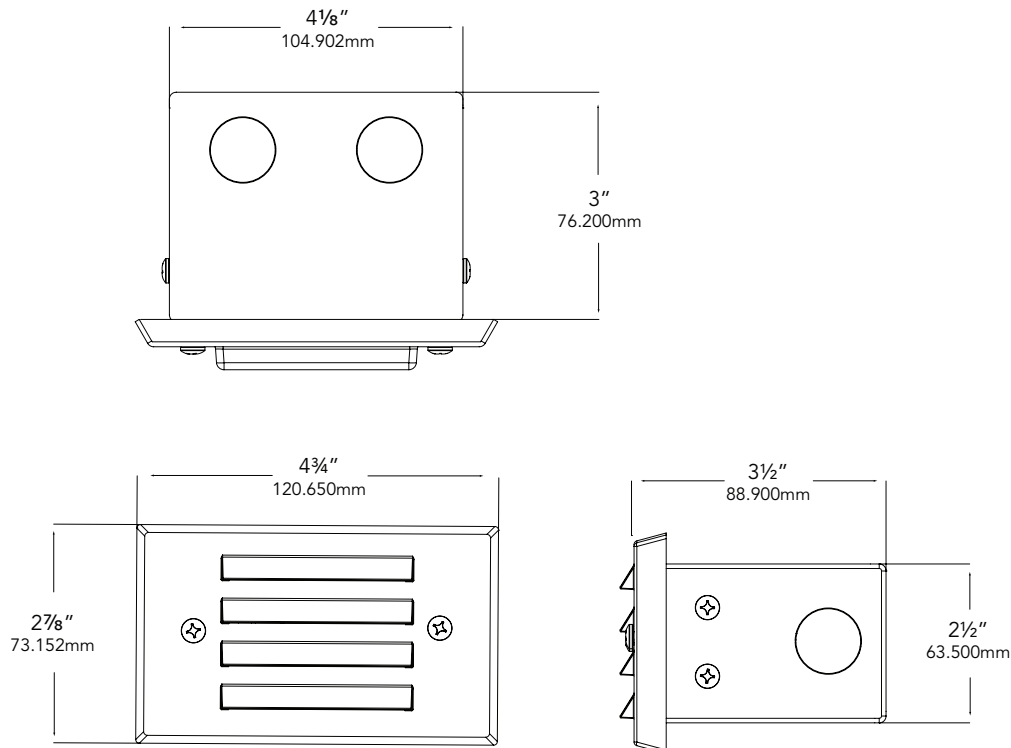

FINISH:

Polyester powder-coated finish available in Black, Architectural Brick, Architectural Bronze, Light Bronze, Dark Bronze, Granite, Terracotta, Rust, Hunter Green, Weathered Bronze, Weathered Iron, White, Verde, Pewter, and Mocha.

SOCKET/LAMP HOLDER:

Top grade ceramic socket with nickel contacts, stainless steel springs, & Teflon-jacketed wire leads.

LENS:

Clear, high-impact, polycarbonate lens.

LAMP TYPE:

T3 – 20W maximum. LN-10 T3 Halogen (10W) Standard.

MOUNTING:

Recessed mounting box included.

FASTENERS:

All fasteners are stainless steel.

WIRING:

Provided with a three-foot pigtail of 18-2 SPT1 UV resistant cable & underground connectors for a secure connection to the supply cable.

CERTIFICATION:

UL Listed to U.S. & Canadian safety standards for low voltage landscape luminaires (UL 1838). The maximum wattages allowed by Underwriters Laboratories (UL) for the U.S. & Canadian markets may vary. Maximum wattages specified are Underwriters Laboratories U.S. standard. Please contact Vista for any questions about the maximum wattages allowed by UL Canadian standards.

All Vista luminaires are MADE IN THE U.S.A.

This fixture is also available as a LED luminaire. Please refer to LED Specification Sheet - 4242-LED.

DIMENSIONS:

Vista Professional Outdoor Lighting reserves the right to modify the design and/or construction of the fixture shown without further notification.