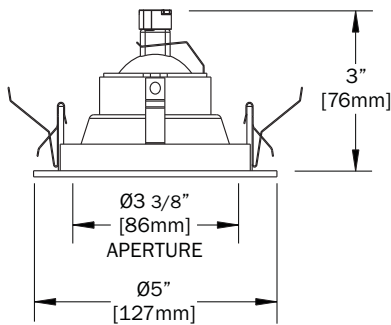

- ◆ Made of die-cast aluminum
- ◆ Powder coated or plated trim ring finishes
- ◆ Adjustable up to 35°
- ◆ Reflector options include baffles, satin and specular finishes, and powder coated smooth and step baffles
- ◆ Lamp holder accepts up to 2 lens accessories
- ◆ Designed for non-cover glass MR16 lamp
- ◆ Clear glass lens included
- ◆ 50W or 75W maximum rating depending on the housing
- ◆ See Slice decorative accessories specification sheet for more details
- ◆ See metal halide trim spec sheets for MH options