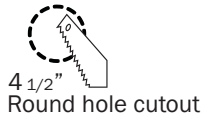

Data and specifications subject to change without notice

Project name	Type
Order number	
Date