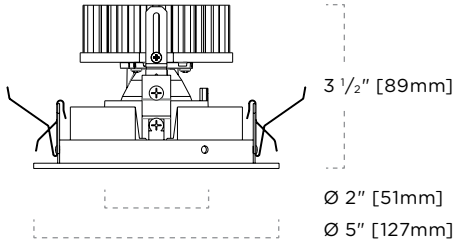

DETAILS

Trim Class: 4"
Category: Recessed Downlight
Shape: Round
Adjustability: Fixed

2-182-T-Flare-Wall-Wash-BRO-Specs • Subject to change without notice • Rev 2016.12.19 • 1/5

Features & Lighting

3 SERIES