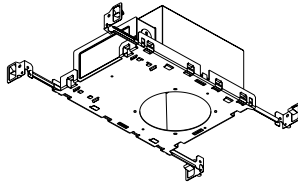

D4B-F-R
Round Frame In
3 & 5 Series

L 10 1/2" [267mm]
W 7 3/4" [197mm]
H 4 1/2" [115mm]

D4B-F-R
Round Frame In
7 & 9 Series

L 13 3/4" [350mm]
W 10 7/8" [277mm]
H 4 1/2" [115mm]

INSULATED

D4B-IC1A-R
Round Insulated Airtight
3 Series