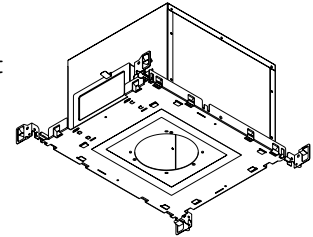

D4B-F-R
Round Frame In
3 & 5 Series

L 10 1/2" [267mm]
W 7 3/4" [197mm]
H 4 1/2" [115mm]

D4B-F-R
Round Frame In
7 & 9 Series

L 13 3/4" [350mm]
W 10 7/8" [277mm]
H 4 1/2" [115mm]

INSULATED

D4B-IC1A-R
Round Insulated Airtight
3 Series

L 22 1/2" [572mm]
W 8 1/2" [216mm]
H 5 7/8" [150mm]

D4B-IC2A-R
Round Insulated Airtight
3 Series

L 13 3/4" [350mm]
W 10 7/8" [277mm]
H 8 1/8" [207mm]

REMODEL

R4P-F-R
Round New
Construction Plate
3, 5, 7 & 9 Series