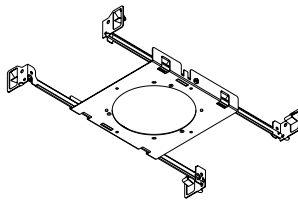

D4B-F-R
Round Frame In
3 & 5 Series

L 10 1/2" [267mm]
W 7 3/4" [197mm]
H 4 1/2" [115mm]

D4B-F-R
Round Frame In
7 & 9 Series

L 13 3/4" [350mm]
W 10 7/8" [277mm]
H 4 1/2" [115mm]

INSULATED

D4B-IC1A-R
Round Insulated Airtight
3 Series

L 22 1/2" [572mm]
W 8 1/2" [216mm]
H 5 7/8" [150mm]

D4B-IC2A-R
Round Insulated Airtight
3 Series

L 13 3/4" [350mm]
W 10 7/8" [277mm]
H 8 1/8" [207mm]

REMODEL

R4P-F-R
Round New
Construction Plate
3, 5, 7 & 9 Series

L 6 1/2" [166mm]
W 6 3/8" [162mm]
H 1" [26mm]

DRB
Remodel Driver
3, 5, 7 & 9 Series

L 8 1/4" [210mm]
W 3 1/4" [83mm]
H 2 3/4" [70mm]

SPECIALIZED

D4B-CP-R
Round Chicago Plenum
3 Series

L 13 3/4" [350mm]
W 10 7/8" [277mm]
H 4 1/2" [115mm]