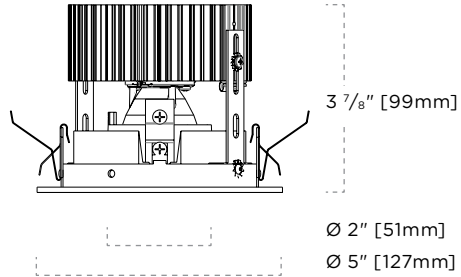

5 & 7 SERIES

CEILING CUTOUT

BEAM SPREADS

FLANGE FINISHES

- White
- Black
- Matte Silver
- Bronze
- Matte Nickel

COLOR TEMPERATURES

- 2700
- 3000
- 3500
- 4000

CRI & LUMENS

SERIES	3		5		7		9	
CRI VALUE	80	90	80	90	80	90	80	90
LUMEN OUTPUT	1000	800	1800	1400	2300	1800	3000	2300
LED WATTAGE	9	9	17	17	24	24	28	28

2-182-T-Flare-Wall-Wash-BRO-Specs • Subject to change without notice • Rev 2016.12.19 • 2/5