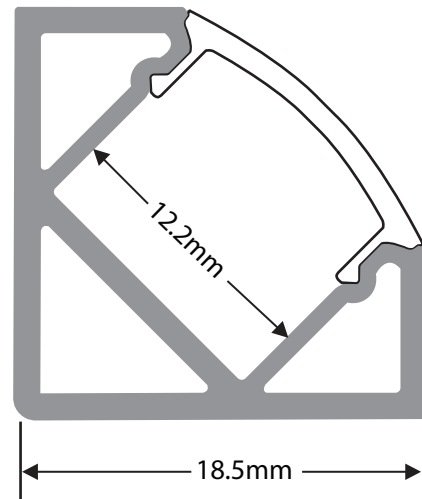

DIFFUSION lighting

SLC-007S

DESCRIPTION

45deg linear LED channel, anodized aluminum finish. Opal polycarbonate lens, grey end caps with mounting clips.

LENGTH Max. 8 Feet (2.44 Meters)

Technical specifications:

Dimension: 18.5mm x 18.5mm

Aluminum Channel: Anodized aluminum extrusion

Lens: Polycarbonate, high heat resistant, UV stable, shatter resistant

Length: 8 feet (2.44 meters)