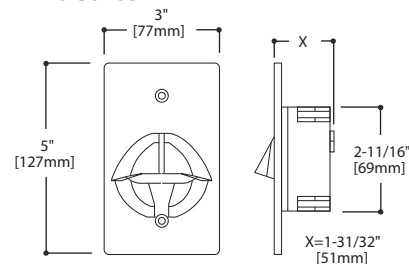

LNL3 Series