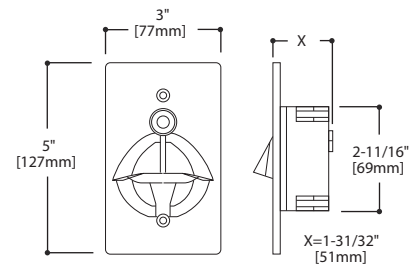

LNL2 Series