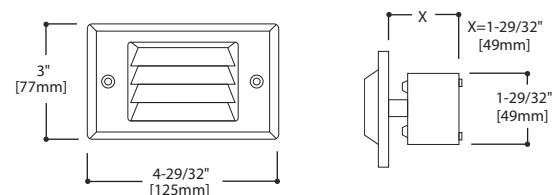

LNL4 Series