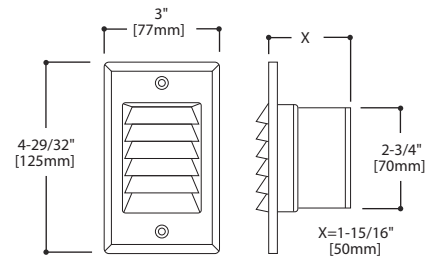

LED Accent Lights Specification & Performance Data

Project Name:	Prepared By:
Project Number:	Date:
Catalog Number:	Type:

ARROWHART® Commercial Specification Grade LED Accent Lights

120 V/AC
60 Hz

Applications

Hotel rooms and lobbies, lecture halls, auditoriums, theaters, pathfinding, outdoor patios and decks, outdoor paths, patient rooms, nurses' stations, exam rooms in healthcare environments, or anywhere else lighting is needed in low illumination for safe pathway finding or specific task lighting.

Series Type	Louvered Faceplate LNL1, LNL4 Series	Scoop Faceplate LNL2, LNL3 Series
Illumination	12 LEDs providing 15 Lumens LED life rated 30,000 hours	6 LEDs providing 30 Lumens LED life rated 20,000 hours
Power Consumption	>4 Watts	>3 Watts
Housing	Die cast aluminum	Die cast aluminum
Testing & Code Compliance	- Listed to UL 1598 - CSA certified	- Listed to UL 1598 - CSA certified
Power Supply	120 V/AC	120 V/AC
Installation	Single-gang junction box	Single-gang junction box
Materials:		
Faceplate	Aluminum	Aluminum
Back body	ABS Plastic	ABS Plastic
Strap	Aluminum	Aluminum
Wire	18 AWG, 600V, 105°C	18 AWG, 600V, 105°C
Temperature Rating	25°C (77°F)	25°C (77°F)
Flammability Rating	UL 945-5V	UL 945-5V

LNL1 Series