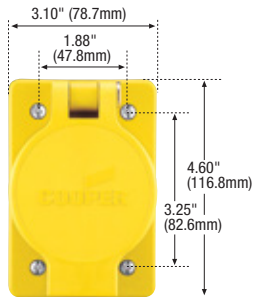

### Product description

2-pole, 3-wire grounding  
15A, 125V/AC  
NEMA 5-15

14VV47

1547

60W47

60W47DPLX

### Plugs & connectors

Rating A	V/AC	NEMA	Description	Cord diameter	Color	Plug catalog no.	Connector catalog no.		
15	125	5-15	Watertight	0.30-0.65" (7.6-16.5mm)	Y	□ 14W47*	□ 15W47*	•	•
			Watertight	0.30-0.65" (7.6-16.5mm)	BK	□ 14W47BK*	□ 15W47BK*	•	•
			Severe duty	0.38-1.00" (9.7-25.4mm)	Y & BK	□ 1447*	□ 1547*	•	•
			Quick grip corrosion resistant	0.22-0.66" (5.6-16.8mm)	Y	□ AH5965CR	□ AH5969CR	•	•
			Auto grip corrosion resistant	0.33-0.66" (8.4-16.7mm)	Y	□ 5266NCR	□ 5269NCR	•	•