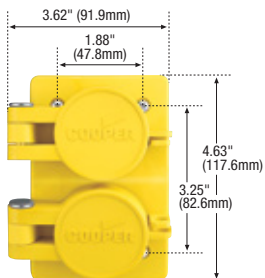

### Product description

2-pole, 3-wire grounding  
15A, 125V/AC  
NEMA 5-15

14VV47

1547

60W47

60W47DPLX

### Plugs & connectors

Rating A	V/AC	NEMA	Description	Cord diameter	Color	Plug catalog no.	Connector catalog no.		
15	125	5-15	Watertight	0.30-0.65" (7.6-16.5mm)	Y	□ 14W47*	□ 15W47*	•	•
			Watertight	0.30-0.65" (7.6-16.5mm)	BK	□ 14W47BK*	□ 15W47BK*	•	•
			Severe duty	0.38-1.00" (9.7-25.4mm)	Y & BK	□ 1447*	□ 1547*	•	•
			Quick grip corrosion resistant	0.22-0.66" (5.6-16.8mm)	Y	□ AH5965CR	□ AH5969CR	•	•
			Auto grip corrosion resistant	0.33-0.66" (8.4-16.7mm)	Y	□ 5266NCR	□ 5269NCR	•	•

### Receptacles, back & side wire

Rating A	V/AC	NEMA	Description	Color	Single receptacle catalog no.	Duplex receptacle catalog no.		
15	125	5-15	Watertight	Y	□ 60W47	□ 60W47DPLX	•	•
			Watertight	BK	□ 60W47BK	□ 60W47DPLXBK	•	•
			Corrosion resistant	Y	--	□ AH5262CRY	•	•
			Corrosion resistant	GY	--	□ AH5262CRGY	•	•
		5-15/ L5-15	Corrosion resistant combination locking & straight blade	Y	--	□ CR5792	•	•

### Dimensional information: D-9