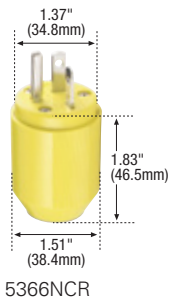

Straight blade devices

Complex environment straight blade devices

Product description

2-pole, 3-wire grounding
20A, 125V/AC
NEMA 5-20

Plugs & connectors

Rating	V/AC	NEMA	Description	Cord diameter	Color	Plug catalog no.	Connector catalog no.	
20	125	5-20	Watertight	0.30-0.65" (7.6-16.5mm)	Y	□ 14W33*	□ 15W33*	• •
			Watertight	0.30-0.65" (7.6-16.5mm)	BK	□ 14W33BK*	□ 15W33BK*	• •
			Severe duty	0.38-1.00" (9.7-25.4mm)	Y & BK	□ 1433*	□ 1533*	•
			Auto grip corrosion resistant	0.33-0.66" (8.4-16.7mm)	Y	□ 5366NCR	□ 5369NCR	• •

* Not Fed Spec

Receptacles, back & side wire

Rating	V/AC	NEMA	Description	Color	Single receptacle catalog no.	Duplex receptacle catalog no.	
20	125	5-20	Watertight	Y	□ 60W33	□ 60W33DPLX	• •
			Watertight	BK	□ 60W33BK	□ 60W33DPLXBK	• •
			Corrosion resistant	Y	--	□ AH5362CRY	• •
			Corrosion resistant	GY	--	□ AH5362CRGY	• •

Accessories for watertight 15/20A plugs & connectors

Description	Cord diameter	Catalog no.	
Watertight plug closure cap for 15A plug, yellow		□ 14W	• •
Watertight plug closure cap for 15A plug, black		□ 14WBK	• •
Replacement watertight connector closure cap for 15A connector, yellow		□ 15W	• •
Replacement watertight connector closure cap for 15A connector, black		□ 15WBK	• •
Wire mesh grip for 15/20A watertight plugs & connectors	0.31-0.37" (7.9-9.4mm)	□ WTM131	• •
Wire mesh grip for 15/20A watertight plugs & connectors	0.38-0.44" (9.7-11.1mm)	□ WTM138	• •
Wire mesh grip for 15/20A watertight plugs & connectors	0.43-0.50" (10.9-12.7mm)	□ WTM143	• •
Wire mesh grip for 15/20A watertight plugs & connectors	0.50-0.56" (12.7-14.3mm)	□ WTM150	• •
Wire mesh grip for 15/20A watertight plugs & connectors	0.56-0.63" (14.3-15.9mm)	□ WTM156	• •