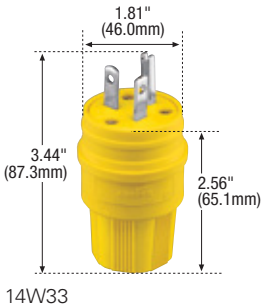

Straight blade devices

Complex environment straight blade devices

Product description

2-pole, 3-wire grounding
20A, 125V/AC
NEMA 5-20

Plugs & connectors

Rating	V/AC	NEMA	Description	Cord diameter	Color	Plug catalog no.	Connector catalog no.	
20	125	5-20	Watertight	0.30-0.65" (7.6-16.5mm)	Y	□ 14W33*	□ 15W33*	• •
			Watertight	0.30-0.65" (7.6-16.5mm)	BK	□ 14W33BK*	□ 15W33BK*	• •
			Severe duty	0.38-1.00" (9.7-25.4mm)	Y & BK	□ 1433*	□ 1533*	•
			Auto grip corrosion resistant	0.33-0.66" (8.4-16.7mm)	Y	□ 5366NCR	□ 5369NCR	• •

* Not Fed Spec

Receptacles, back & side wire

Rating	V/AC	NEMA	Description	Color	Single receptacle catalog no.	Duplex receptacle catalog no.	
20	125	5-20	Watertight	Y	□ 60W33	□ 60W33DPLX	• •
			Watertight	BK	□ 60W33BK	□ 60W33DPLXBK	• •
			Corrosion resistant	Y	--	□ AH5362CRY	• •
			Corrosion resistant	GY	--	□ AH5362CRGY	• •

Accessories for watertight 15/20A plugs & connectors

Description	Cord diameter	Catalog no.	
Watertight plug closure cap for 15A plug, yellow		□ 14W	• •
Watertight plug closure cap for 15A plug, black		□ 14WBK	• •
Replacement watertight connector closure cap for 15A connector, yellow		□ 15W	• •
Replacement watertight connector closure cap for 15A connector, black		□ 15WBK	• •
Wire mesh grip for 15/20A watertight plugs & connectors	0.31-0.37" (7.9-9.4mm)	□ WTM131	• •
Wire mesh grip for 15/20A watertight plugs & connectors	0.38-0.44" (9.7-11.1mm)	□ WTM138	• •
Wire mesh grip for 15/20A watertight plugs & connectors	0.43-0.50" (10.9-12.7mm)	□ WTM143	• •
Wire mesh grip for 15/20A watertight plugs & connectors	0.50-0.56" (12.7-14.3mm)	□ WTM150	• •
Wire mesh grip for 15/20A watertight plugs & connectors	0.56-0.63" (14.3-15.9mm)	□ WTM156	• •

Dimensional information: D-9

Specification information:

Watertight industrial plugs & connectors: D-36
Severe duty industrial plugs & connectors: D-37
Corrosion resistant auto grip industrial plugs & connectors: D-37