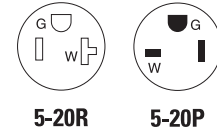

Straight blade devices

Complex environment straight blade devices

Product description

2-pole, 3-wire grounding
20A, 125V/AC
NEMA 5-20

Plugs & connectors

Rating	V/AC	NEMA	Description	Cord diameter	Color	Plug catalog no.	Connector catalog no.	
20	125	5-20	Watertight	0.30-0.65" (7.6-16.5mm)	Y	□ 14W33*	□ 15W33*	• •
			Watertight	0.30-0.65" (7.6-16.5mm)	BK	□ 14W33BK*	□ 15W33BK*	• •
			Severe duty	0.38-1.00" (9.7-25.4mm)	Y & BK	□ 1433*	□ 1533*	•
			Auto grip corrosion resistant	0.33-0.66" (8.4-16.7mm)	Y	□ 5366NCR	□ 5369NCR	• •

* Not Fed Spec

Receptacles, back & side wire

Rating	V/AC	NEMA	Description	Color	Single receptacle catalog no.	Duplex receptacle catalog no.	
20	125	5-20	Watertight	Y	□ 60W33	□ 60W33DPLX	• •
			Watertight	BK	□ 60W33BK	□ 60W33DPLXBK	• •
			Corrosion resistant	Y	--	□ AH5362CRY	• •
			Corrosion resistant	GY	--	□ AH5362CRGY	• •

Color information:

BK (Black), Y (Yellow)

Compliances, specifications and availability are subject to change without notice.

Indicates NAFTA compliant - Page Q-32

RoHS compliant - Page Q-32