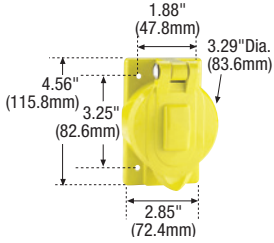

Industrial specification grade device covers

Product description

Metal and nylon covers

Weatherproof covers for 30A, 50A & 60A straight blade receptacles

Features

- UL Listed for wet locations (cover closed) and damp locations (cover open or closed)
- Meets 2014 NEC® 406.9 (A) and 406.9 (B)(2)
- Self-closing spring door assures full protection
- Gasketing material provides excellent resistance to weather

7788CR

Diecast aluminum receptacle covers

| Description | Catalog no. |
|--|-------------|
| Weatherproof lift lid cover for 4.69" (119.1.0mm) flush box, use box 2.125" (53.96mm) deep or larger | □ 5741NS* |
| Weatherproof lift lid cover for FS/FD boxes, use box 2.125" (53.96mm) deep or larger | □ 7420C |