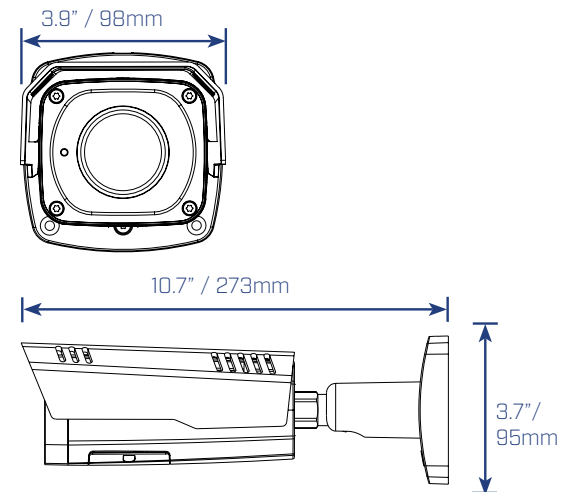

Dimensions

Specifications

Electrical	
N347BW4	
Network Port	RJ45 (10/100 Base-T)
Analog Video Out (service only)	Yes, 2-pin type, 60Hz Default
Power Input	24V AC
Power over Ethernet Type	PoE (802.3af)
Power Consumption (maximum)	8W
Current Consumption (maximum)	300mA (24 V)
Additional Features	
Edge Storage	Yes / microSD Type (128GB max.)
Built-in Heater	No
Audio I/O	1 Input / 1 Output
Encoding	G.711a / G.711u / PCM / AAC
Alarm I/O	2 Inputs / 1 Output
Environmental	
Storage Temperature	-22°F ~ +140°F / -30°C ~ +60°C
Storage Humidity	Less than 95% RH
Operating Temperature	-22°F ~ +140°F / -30°C ~ +60°C
Operating Humidity	Less than 95% RH
Cold Start Temperature	-22°F / -30°C
Ingress Protection	IP66 Rated
Vandal Resistance	No
Certifications	
Certifications	CE / FCC