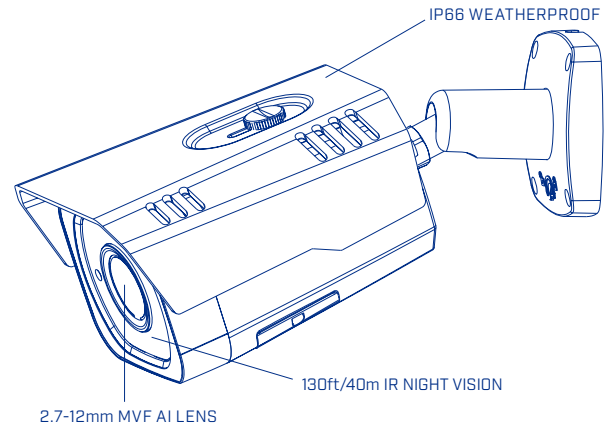

Durable housing

- Tamper detection
- IP66 weatherproof-rated
- Cold climate capability (-22°F/-30°C)

Specifications

Camera		N347BW4
Imaging Device	QUAD HD 4MP, 1/3"	
Effective Pixels	2688(H) × 1520(V)	
Image Type	CMOS	
Image Readout	Progressive Scan	
Day/Night	Auto (ICR) / Color / B/W	
Mechanical IR Cut Filter	Yes	
Min. Illumination	0.3lux @ F2.0 (Color) 0.05lux @ F2.0 (B/W)	
S/N Ratio	≥42dB	
Field of View	103° ~ 34°	
IR Illumination	130ft/40m, 850nm	
IR ON/OFF Control	Yes	
Video Output	RJ45 / Service Out (2-pin Type)	
Electronic Shutter Range	1/3(4)~1/100,000s	
Optical		
Lens Type	Motorized varifocal	
Mount Type	Board Type	
Iris Type	DC Iris	
Iris Control Type	Auto	
Focal Length	2.7-12mm	
Aperture	F1.4	
Optical Zoom	4.4x	
Focus	AF / Manual	
Video		
Video Compression	H.264 / MJPEG / Ready for Super H.264™ advanced Compression	
Video Streams	H.264 / MJPEG Triple Stream	
Resolution Selection	4MP(2688 × 1520) / 3.7MP(2560×1440) / 3MP(2304×1296) / 1080P(1920×1080) / 1.3MP(1280×960) / 720P(1280×720)	
Aspect Ratio	16:9 (excl. 1.3MP @ 4:3)	
Frame Rates (Maximum)	4MP @ 20fps / 3MP/1080p/720p @ up to 25/30fps	
Bit Rate Control	CBR / VBR (w/Cap)	
Bit Rate Selection	Main Stream H.264 – 1792 Kbps ~ 10,240Kbps / Custom	
Quality Setting Range (Default)	1-6 (6)	
Region of Interest (Selectable areas)	Yes (4)	
Wide Dynamic Range	True WDR, User Adjustable	
Dynamic Range	Up to 100dB	
Backlight Compensation	BLC / HLC	
White Balance	Auto / Manual	
Gain Control	Auto / Manual	
Noise Reduction	3D Advanced	
Smart IR	Yes, User Adjustable	
Digital Zoom	Up to 10x	
Tamper Detection	Yes, Tamper / Out of Focus	
Video Mirroring / Rotation	Horizontal Mirror / 90° / 180° / 270° / Hallway Mode	
Video Overlay	Channel / Time / Picture / Custom Text	
Window Blanking (Privacy)	Up to 4 Areas	
Menu Languages	English	
Network		
Protocols	IPv4/IPv6, HTTP, HTTPS, SSL, TCP/IP, UDP, UPnP, ICMP, IGMP, SNMP, RTSP, RTP, SMTP, NTP, DHCP, DNS, PPPOE, DDNS, FTP, IP Filter, QoS, Bonjour	
ONVIF Conformance	ONVIF Profile S	
RTSP Video	Standard RFC2326, Support QuickTime/VLC Player. User Security Authentication (Enabled/Disabled)	
Users	20 Users	
Mechanical		
Material	Aluminum Alloy	
Product Dimensions (W x D x H)	3.9" W x 10.7" D x 3.7" H 98mm W x 273mm D x 95mm H	
Product Weight	2.4 lbs / 1.1 kg	