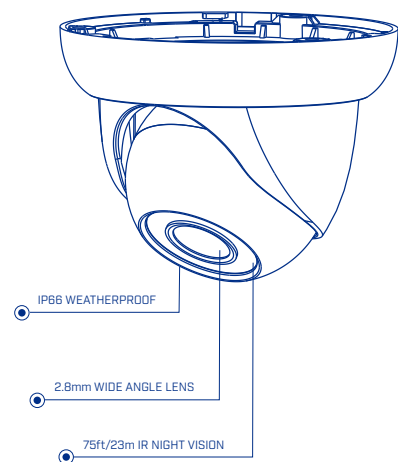

Camera	PB133F	PE133F
Image Sensor	1/3" 4MP	
Effective Pixels	H: 2688 × V: 1520	
Image Type	CMOS	
Image Readout	Progressive Scan	
Day/Night	Auto (ICR) / Color / B/W	
Day/Night Delay Adjustment	Yes	
Mechanical IR Filter	Yes	
Min. Illumination	0.38 lux @ F1.8 (Color), 0.28 lux @ F1.8 (B/W)	
S/N Ratio	≥42dB (AGC OFF)	
Horizontal Field of View	90°	
IR Illumination Range	90ft / 27m	82ft / 25m
IR Wavelength	850nm	
IR ON/OFF Control	Yes	
Video Output	IP	
Electronic Shutter Range	1/3 (1/4) ~ 1/100,000 seconds	
Optical		
Lens Type	Fixed Lens	
Lens Mount	Board Type	
Iris Type	AES	
Focal Length	2.8mm	
F-Number	F2.0	
Focus	Fixed	
Video		
Video Compression	H.264 / MJPEG	
Video Streams	H.264 // MJPEG Triple Stream	
Resolution Selection	4MP(2688 × 1520) / 3.7MP(2560x1440) / 3MP(2304x1296) / 1080P(1920x1080) / 1.3MP(1280x960) / 720P(1280x720)	
Aspect Ratio	16 : 9 (excl. 1.3MP @ 4:3)	
Frame Rates (MAX)	4MP @ up to 20fps / 3MP/1080p/720p @ 25/30fps	
Bit Rate Control	CBR / VBR (with cap)	
Bit Rate Selection	H.264 – 1,792 Kbps ~ 10,240Kbps / Custom	
Quality Setting Range (Default)	1-6 (6)	
Region of Interest	Yes (4)	
Wide Dynamic Range	True WDR, User selectable	
Dynamic Range	Up to 100dB	
Backlight Compensation	BLC / HLC	
White Balance	Auto / Manual	
Gain Control	Auto / Manual	
Noise Reduction	3D-DNR	
Smart IR	Yes, User Adjustable	
Image Stabilization	No	
Digital Zoom	Up to 10x	
Tamper Protection	Yes	
Adaptive Lens Correction (ALC)	No	
Video Mirroring / Rotation	Horizontal Mirror / 90° / 180° / 270° / Hallway Mode	
Video Overlay	Time / Date / Channel / Title / Custom	
Window Blanking (Privacy)	Up to 4 Areas	
Menu Languages	English