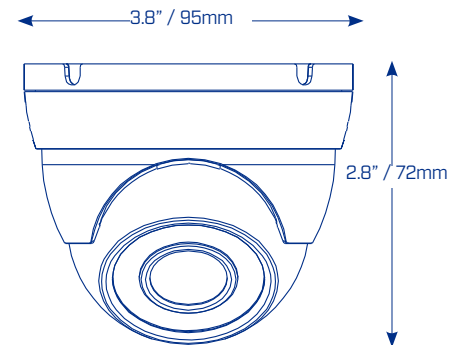

Specifications

Camera	PB133F	PE133F
Image Sensor	1/3" 4MP	
Effective Pixels	H: 2688 × V: 1520	
Image Type	CMOS	
Image Readout	Progressive Scan	
Day/Night	Auto (ICR) / Color / B/W	
Day/Night Delay Adjustment	Yes	
Mechanical IR Filter	Yes	
Min. Illumination	0.38 lux @ F1.8 (Color), 0.28 lux @ F1.8 (B/W)	
S/N Ratio	≥42dB (AGC OFF)	
Horizontal Field of View	90°	
IR Illumination Range	90ft / 27m	82ft / 25m
IR Wavelength	850nm	
IR ON/OFF Control	Yes	
Video Output	IP	
Electronic Shutter Range	1/3 (1/4) ~ 1/100,000 seconds	
Optical		
Lens Type	Fixed Lens	
Lens Mount	Board Type	
Iris Type	AES	
Focal Length	2.8mm	
F-Number	F2.0	
Focus	Fixed	
Video		
Video Compression	H.264 / MJPEG	
Video Streams	H.264 // MJPEG Triple Stream	
Resolution Selection	4MP(2688 × 1520) / 3.7MP(2560x1440) / 3MP(2304x1296) / 1080P(1920x1080) / 1.3MP(1280x960) / 720P(1280x720)	
Aspect Ratio	16 : 9 (excl. 1.3MP @ 4:3)	
Frame Rates (MAX)	4MP @ up to 20fps / 3MP/1080p/720p @ 25/30fps	
Bit Rate Control	CBR / VBR (with cap)	
Bit Rate Selection	H.264 – 1,792 Kbps ~ 10,240Kbps / Custom	
Quality Setting Range (Default)	1-6 (6)	
Region of Interest	Yes (4)	
Wide Dynamic Range	True WDR, User selectable	
Dynamic Range	Up to 100dB	
Backlight Compensation	BLC / HLC	
White Balance	Auto / Manual	
Gain Control	Auto / Manual	
Noise Reduction	3D-DNR	
Smart IR	Yes, User Adjustable	
Image Stabilization	No	
Digital Zoom	Up to 10x	
Tamper Protection	Yes	
Adaptive Lens Correction (ALC)	No	
Video Mirroring / Rotation	Horizontal Mirror / 90° / 180° / 270° / Hallway Mode	
Video Overlay	Time / Date / Channel / Title / Custom	
Window Blanking (Privacy)	Up to 4 Areas	
Menu Languages	English	

Ordering Information

PB133F: 8-41430-01354-9
PE133F: 8-41430-01355-6

Package Dimensions

PB133F: 8.1" W x 4.2" D x 3.8" H / 205mm W x 106mm D x 96mm H
PE133F: 5.4" W x 5.4" D x 4.5" H / 137mm W x 137mm D x 114mm H