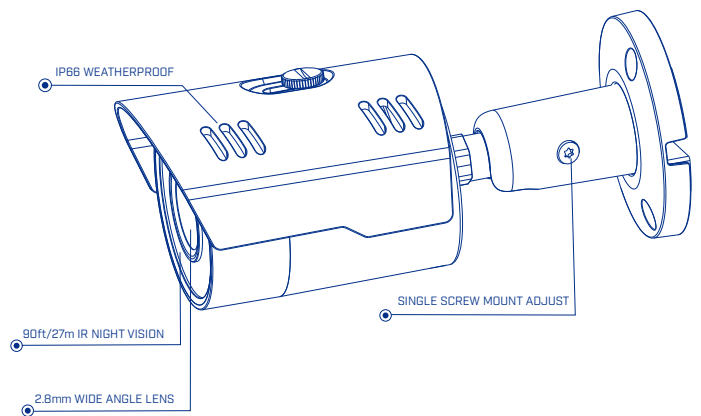

Camera	PB133F	PE133F
Image Sensor	1/3" 4MP	
Effective Pixels	H: 2688 × V: 1520	
Image Type	CMOS	
Image Readout	Progressive Scan	
Day/Night	Auto (ICR) / Color / B/W	
Day/Night Delay Adjustment	Yes	
Mechanical IR Filter	Yes	
Min. Illumination	0.38 lux @ F1.8 (Color), 0.28 lux @ F1.8 (B/W)	
S/N Ratio	≥42dB (AGC OFF)	
Horizontal Field of View	90°	
IR Illumination Range	90ft / 27m	82ft / 25m
IR Wavelength	850nm	
IR ON/OFF Control	Yes	
Video Output	IP	
Electronic Shutter Range	1/3 (1/4) ~ 1/100,000 seconds	
Optical		
Lens Type	Fixed Lens	
Lens Mount	Board Type	
Iris Type	AES	
Focal Length	2.8mm	
F-Number	F2.0	
Focus	Fixed	
Video		
Video Compression	H.264 / MJPEG	
Video Streams	H.264 // MJPEG Triple Stream	
Resolution Selection	4MP(2688 × 1520) / 3.7MP(2560x1440) / 3MP(2304x1296) / 1080P(1920x1080) / 1.3MP(1280x960) / 720P(1280x720)	
Aspect Ratio	16 : 9 (excl. 1.3MP @ 4:3)	
Frame Rates (MAX)	4MP @ up to 20fps / 3MP/1080p/720p @ 25/30fps	
Bit Rate Control	CBR / VBR (with cap)	
Bit Rate Selection	H.264 – 1,792 Kbps ~ 10,240Kbps / Custom	
Quality Setting Range (Default)	1-6 (6)	
Region of Interest	Yes (4)	
Wide Dynamic Range	True WDR, User selectable	
Dynamic Range	Up to 100dB	
Backlight Compensation	BLC / HLC	
White Balance	Auto / Manual	
Gain Control	Auto / Manual	
Noise Reduction	3D-DNR	
Smart IR	Yes, User Adjustable	
Image Stabilization	No	
Digital Zoom	Up to 10x	
Tamper Protection	Yes	
Adaptive Lens Correction (ALC)	No	
Video Mirroring / Rotation	Horizontal Mirror / 90° / 180° / 270° / Hallway Mode	
Video Overlay	Time / Date / Channel / Title / Custom	
Window Blanking (Privacy)	Up to 4 Areas	
Menu Languages	English