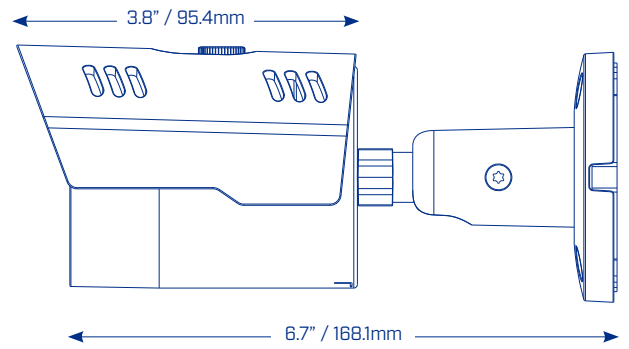

Specifications

Camera	PB133F	PE133F
Image Sensor	1/3" 4MP	
Effective Pixels	H: 2688 × V: 1520	
Image Type	CMOS	
Image Readout	Progressive Scan	
Day/Night	Auto (ICR) / Color / B/W	
Day/Night Delay Adjustment	Yes	
Mechanical IR Filter	Yes	
Min. Illumination	0.38 lux @ F1.8 (Color), 0.28 lux @ F1.8 (B/W)	
S/N Ratio	≥42dB (AGC OFF)	
Horizontal Field of View	90°	
IR Illumination Range	90ft / 27m	82ft / 25m
IR Wavelength	850nm	
IR ON/OFF Control	Yes	
Video Output	IP	
Electronic Shutter Range	1/3 (1/4) ~ 1/100,000 seconds	
Optical		
Lens Type	Fixed Lens	
Lens Mount	Board Type	
Iris Type	AES	
Focal Length	2.8mm	
F-Number	F2.0	
Focus	Fixed	
Video		
Video Compression	H.264 / MJPEG	
Video Streams	H.264 // MJPEG Triple Stream	
Resolution Selection	4MP(2688 × 1520) / 3.7MP(2560x1440) / 3MP(2304x1296) / 1080P(1920x1080) / 1.3MP(1280x960) / 720P(1280x720)	
Aspect Ratio	16 : 9 (excl. 1.3MP @ 4:3)	
Frame Rates (MAX)	4MP @ up to 20fps / 3MP/1080p/720p @ 25/30fps	
Bit Rate Control	CBR / VBR (with cap)	
Bit Rate Selection	H.264 – 1,792 Kbps ~ 10,240Kbps / Custom	
Quality Setting Range (Default)	1-6 (6)	
Region of Interest	Yes (4)	
Wide Dynamic Range	True WDR, User selectable	
Dynamic Range	Up to 100dB	
Backlight Compensation	BLC / HLC	
White Balance	Auto / Manual	
Gain Control	Auto / Manual	
Noise Reduction	3D-DNR	
Smart IR	Yes, User Adjustable	
Image Stabilization	No	
Digital Zoom	Up to 10x	
Tamper Protection	Yes	
Adaptive Lens Correction (ALC)	No	
Video Mirroring / Rotation	Horizontal Mirror / 90° / 180° / 270° / Hallway Mode	
Video Overlay	Time / Date / Channel / Title / Custom	
Window Blanking (Privacy)	Up to 4 Areas	
Menu Languages	English	

Ordering Information

PB133F: 8-41430-01354-9
PE133F: 8-41430-01355-6

Package Dimensions

PB133F: 8.1" W x 4.2" D x 3.8" H / 205mm W x 106mm D x 96mm H
PE133F: 5.4" W x 5.4" D x 4.5" H / 137mm W x 137mm D x 114mm H