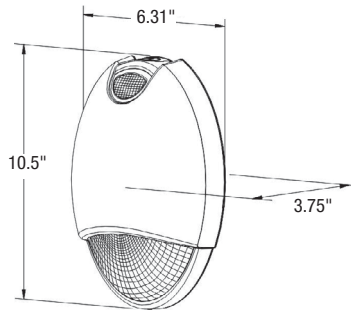

## OUTDOOR DECORATIVE LED WALL PACK

13.5W

**Approvals:**

CSA certified to C22.2 #250  
Suitable for wet locations.

### DESCRIPTION

The WTD-L is a decorative outdoor LED wall luminaire. Its modern design made of sturdy die cast aluminum is a great combination of aesthetics and durability. The highly efficient LEDs maximize the lumen output while minimizing wattage consumption. The WTD-L is intended for use in commercial or residential areas. Typical applications include general lighting of parking areas, parks, underground pathways, hotels and entry-ways. Wall mount directly over an octagon box or use with surface conduit.

### DIMENSIONS