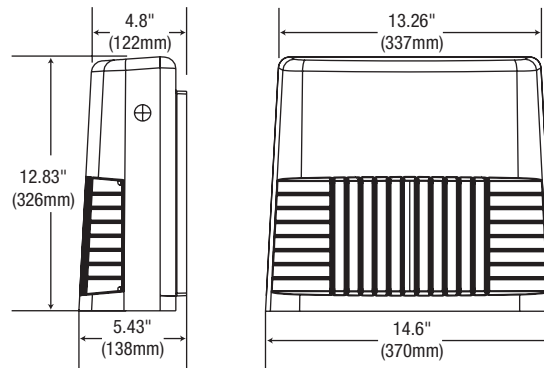

WPTL-L

LED WALL PACK

87W or 148W (7127 or 12769 lumens)

IP RATING
65

Approvals:

cULus listed

Suitable for outdoor use.

DESCRIPTION

The newly designed WPTL-L is a highly efficient LED wall mount luminaire. This fixture is supplied with a wall bracket (for surface mounting only). Other options include: a wiring box (for feed trough mounting), a trunion (for flood mounting) or a slipfitter (for area lighting). This fixture is best suited for entrances, underpasses, or anywhere controlled security lighting is required. The WPTL-L is made of tough die cast aluminum housing and is IP65 rated.

TECHNICAL SPECIFICATIONS

- Die Cast Aluminum housing
- Bronze UV resistant powder coat finish (standard)
- Input voltage: 120-277V AC or 347V AC
- High quality, long life LEDs
- Estimated lifespan of 50 000 hours
- 87 Watts offers 7127 total lumens
- 148 Watts offers 12769 total lumens
- 5000K colour temperature
- Low starting temperature of -40°C

DIMENSIONS

ORDERING GUIDE

Series	Lamp type	Wattage	Voltage	Color temperature	Options
WPTL	L - LED	S1 - 7 127 lumens (87W) S2 - 12 769 lumens (148W)	W - 120-277V H - 347V	50K - 5000K	P __ - Photocell (specify voltage) A - Slipfitter TR - Trunion or Yoke mount WB - Wiring box (for feed trough mounting)