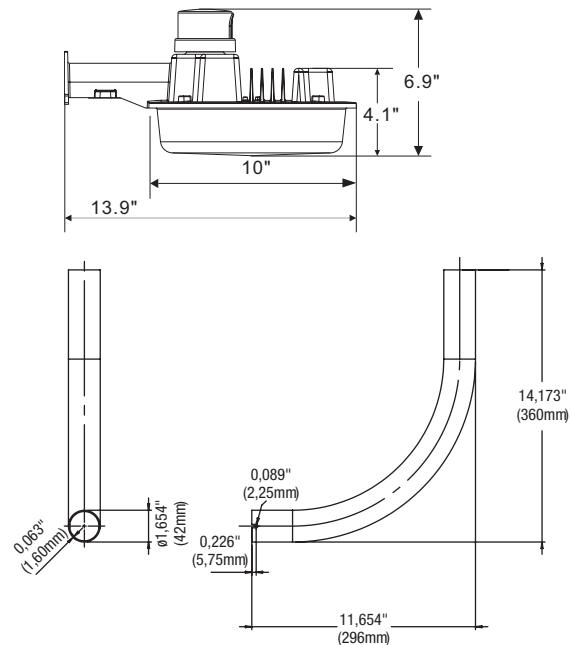

Includes 5 feet of cable to facilitate connection to the junction box when mounting with the pole arm.

TECHNICAL SPECIFICATIONS

- Grey die cast housing
- Standard with photocell (120V only) and 21" arm
- Input voltage: 120-277V AC
- High quality, long life LEDs
- Estimated lifespan of 50 000 hours
- 41W that offers 3194 total delivered lumens
- 5000K color temperature
- Low starting temperature of -40°C

Accessories (order SEPARATELY)

PH0009	Shorting cap
---------------	--------------

DIMENSIONS

ORDERING GUIDE

YDD	L	S1	W	5K	PT120
Series	Lamp type	Wattage (delivered lumens)	Voltage	Color temperature	Options
YDD	L - LED	S1 - 41W (3194 lumens)	W - 120-277V	5K - 5000K	PT__ - Photocell (twist-lock - specify voltage)