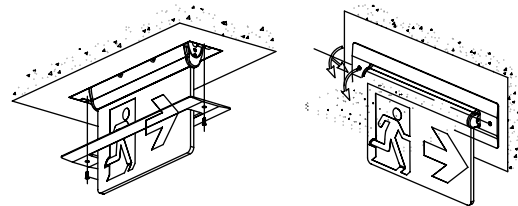

DIMENSIONS

Recessed mounting conversion kit

To convert from surface mount to recessed mount, please order appropriate coloured mounting conversion kit separately.