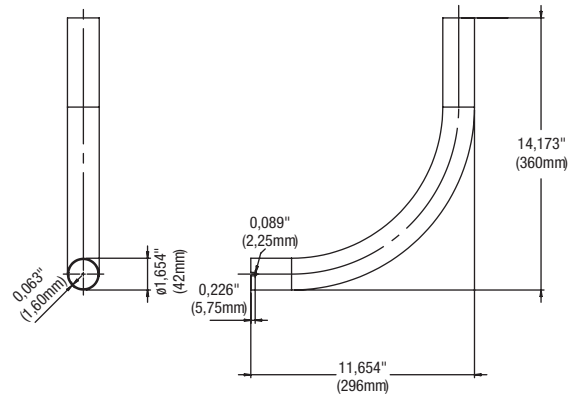

It includes an installation bracket for pole mounting and an optional 21" arm for ease and versatility of installation.

All units include 5 feet of cable to facilitate the connection to the junction box when mounting with the pole arm.

TECHNICAL SPECIFICATIONS

- Grey die cast housing
- Standard with photocell (120V only) and 21" arm
- Input voltage: 120V AC
- High quality, long life LEDs
- Estimated lifespan of 50 000 hours
- 4000K colour temperature
- Low starting temperature of -40°C

Accessories (order SEPARATELY)

PH0009	Shorting cap
CAS899-ARM	21" arm

DIMENSIONS

ORDERING GUIDE

Series	Lamp type	Lumen package	Voltage	Colour temperature	Options
YDD	L - LED	S2 - 49W (5046 lumens)	A - 120V	4K - 4000K	PT120 - 120V Photocell (twist-lock - standard) PT120NA - 120V Photocell (twist-lock - standard) with no arm