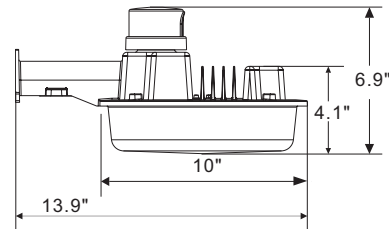

DIMENSIONS

ORDERING GUIDE

Series	Lamp type	Lumen package	Voltage	Colour temperature	Options
YDD	L - LED	S2 - 49W (5046 lumens)	A - 120V	4K - 4000K	PT120 - 120V Photocell (twist-lock - standard) PT120NA - 120V Photocell (twist-lock - standard) with no arm

DLC (Design-Lights Consortium®) qualified products. Please visit www.designlights.org/QPL to verify the latest update of the DLC Qualified Products List and validate which ones are qualified. Some restrictions may apply.