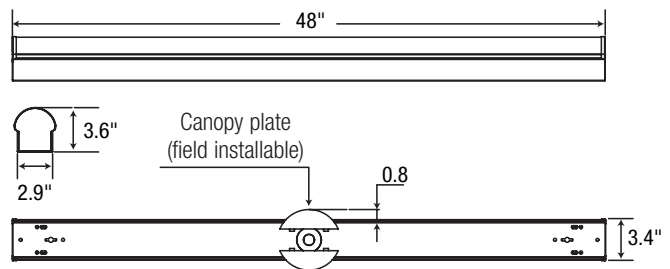

DIMENSIONS

Accessories (order separately)

HAR766	V Hook (order 2 pieces per fixture)
BKT604	Continuous row mounting aligner for suspended installation
WGD055-48-SL	White wireguard 48"

QUICK SHIP

Part Number	Wattage	Voltage	Colour temperature	Stocking SKU	Premium DLC listed
L2STL-48LS2-W/35K	2464 lumens 22W	120-277V	35K - 3500K	✓	✓
L2STL-48LS2-W/40K	2530 lumens 22W	120-277V	40K - 4000K	✓	✓
L2STL-48LS3-W/35K	3680 lumens 35W	120-277V	35K - 3500K	✓	✓
L2STL-48LS3-W/40K	3710 lumens 35W	120-277V	40K - 4000K	✓	✓
L2STL-96LS2-W/35K	4550 lumens 40W	120-277V	35K - 3500K	✓	✓
L2STL-96LS2-W/40K	4600 lumens 40W	120-277V	40K - 4000K	✓	✓
L2STL-96LS3-W/35K	7600 lumens 67W	120-277V	35K - 3500K	✓	✓
L2STL-96LS3-W/40K	7650 lumens 67W	120-277V	40K - 4000K	✓	✓

CONFIGURABLE ORDERING GUIDE

Series	Size	Lamp type	Lumen package delivered*	Voltage	Colour temperature	Options
L2STL	48 - 48"	L - LED	S2A - 2530 lumens (22W) S3A - 3710 lumens (35W)	A - 120V H - 347V W - 120-277V	30K - 3000K 35K - 3500K 40K - 4000K	DIM2 - Line voltage dimming, driver 120V DALI1** - Digital addressable lighting interface driver OSI *** - Occupancy sensor IOSI - Integrated OSI
	96 - 96"		S2A - 5100 lumens (44W) S3A - 7400 lumens (73W)			

* See IES files for details.

** Not available for 48" S2A.

*** To see available options, please consult the OSI selection guide on our website.

DLC (Design-Lights Consortium®) qualified products. Please visit www.designlights.org/QPL to verify the latest update of the DLC Qualified Products List and validate which ones are qualified. Some restrictions may apply.