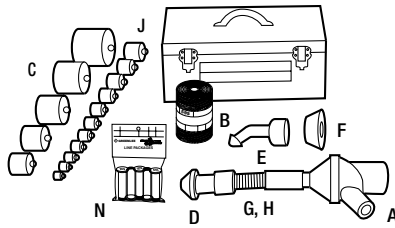

## Parts List for Models 591 and 592

592 Mighty Mouser® Blow Gun Kit

591 Portable Blower Power Fishing System

KEY	CAT. NO.	UPC NO.	DESCRIPTION	592	591
A	691	32095	Mighty Mouser® Blow Gun	1	1
B	595	32433	Fish Line – 85 lbs. (378N) pulling strength; 2,150' (655 m) long	1	1
C	*		Piston set for 1/2"-4" conduit (EMT & Rigid)		
D	25644	25644	Adapter Cone 1-1/4"-2-1/2" Conduit	1	1
E	25646	25646	Adapter Cone 1/2"-1" Conduit	1	1
F	25645	25645	Adapter Cone 3"-4" Conduit		1
G	32104	32104	Flexible Hose 1-1/2" dia. x 1' (38.1 mm x 305 mm)	1	1
H	33451	33451	Hose Clamp	1	1
J	32662	32662	Storage Box	1	1
K	23360	23360	Adapter Nozzle for Tape and Line		1
L	590	32422	Portable Blower		1
M	32431	32431	Flexible Hose 1-1/2" x 4' (38.1 mm x 1.2 m)		1
N	37917-10	06274	1/2" Conduit x 150' (46 m) Line Pkg.	10	10
N	37918-5	06275	3/4" Conduit x 200' (61 m) Line Pkg.	5	5
N	37920-5	06277	3/4" Conduit x 450' (137 m) Line Pkg.	5	5
N	37921-5	06278	1" Conduit x 200' (61 m) Line Pkg.	5	5
N	37923-5	06280	1" Conduit x 450' (137 m) Line Pkg.	5	5

## Conduit Pistons

- Use with blower or vacuum power fishing system to pioneer the line through the conduit run.
- Flexible foam body for an air-tight seal.
- Color-coded end disk with embossed size markings for fast, easy selection.
- Strong steel center rod with loops on both ends.
- Pistons available for all types and sizes of conduit 1/2" through 6".

### PISTON SETS

CAT. NO.	UPC NO.	CONDUIT SIZES AND TYPE
S2613	26777	1/2", 3/4", 1", 1-1/4", 1-1/2" and 2" EMT, IMC and Rigid
34317	34317	2-1/2", 3", 3-1/2" and 4" EMT

**R** = REPLACEMENT PART **A** = ACCESSORY