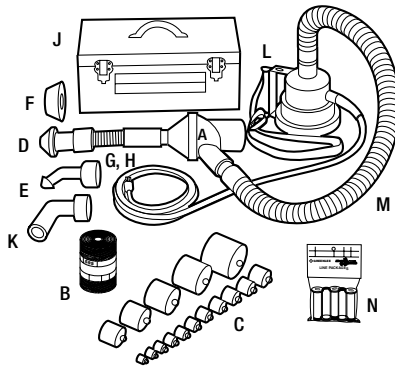

## Parts List for Models 591 and 592

592 Mighty Mouser® Blow Gun Kit

591 Portable Blower Power Fishing System

KEY	CAT. NO.	UPC NO.	DESCRIPTION	592	591
A	691	32095	Mighty Mouser® Blow Gun	1	1
B	595	32433	Fish Line – 85 lbs. (378N) pulling strength; 2,150' (655 m) long	1	1
C	*		Piston set for 1/2"-4" conduit (EMT & Rigid)		
D	25644	25644	Adapter Cone 1-1/4"-2-1/2" Conduit	1	1
E	25646	25646	Adapter Cone 1/2"-1" Conduit	1	1
F	25645	25645	Adapter Cone 3"-4" Conduit		1
G	32104	32104	Flexible Hose 1-1/2" dia. x 1' (38.1 mm x 305 mm)	1	1
H	33451	33451	Hose Clamp	1	1
J	32662	32662	Storage Box	1	1
K	23360	23360	Adapter Nozzle for Tape and Line		1
L	590	32422	Portable Blower		1
M	32431	32431	Flexible Hose 1-1/2" x 4' (38.1 mm x 1.2 m)		1
N	37917-10	06274	1/2" Conduit x 150' (46 m) Line Pkg.	10	10
N	37918-5	06275	3/4" Conduit x 200' (61 m) Line Pkg.	5	5
N	37920-5	06277	3/4" Conduit x 450' (137 m) Line Pkg.	5	5
N	37921-5	06278	1" Conduit x 200' (61 m) Line Pkg.	5	5
N	37923-5	06280	1" Conduit x 450' (137 m) Line Pkg.	5	5

## Conduit Pistons

- Use with blower or vacuum power fishing system to pioneer the line through the conduit run.
- Flexible foam body for an air-tight seal.
- Color-coded end disk with embossed size markings for fast, easy selection.
- Strong steel center rod with loops on both ends.
- Pistons available for all types and sizes of conduit 1/2" through 6".

### PISTON SETS

CAT. NO.	UPC NO.	CONDUIT SIZES AND TYPE
S2613	26777	1/2", 3/4", 1", 1-1/4", 1-1/2" and 2" EMT, IMC and Rigid
34317	34317	2-1/2", 3", 3-1/2" and 4" EMT

**R** = REPLACEMENT PART **A** = ACCESSORY