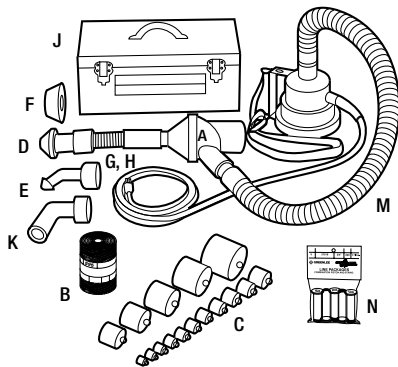

Parts List for Models 591 and 592

592 Mighty Mouser® Blow Gun Kit

591 Portable Blower Power Fishing System

| KEY | CAT. NO. | UPC NO. | DESCRIPTION | 592 | 591 |
|-----|----------|---------|--|-----|-----|
| A | 691 | 32095 | Mighty Mouser® Blow Gun | 1 | 1 |
| B | 595 | 32433 | Fish Line – 85 lbs. (378N) pulling strength; 2,150' (655 m) long | 1 | 1 |
| C | * | | Piston set for 1/2"-4" conduit (EMT & Rigid) | | |
| D | 25644 | 25644 | Adapter Cone 1-1/4"-2-1/2" Conduit | 1 | 1 |
| E | 25646 | 25646 | Adapter Cone 1/2"-1" Conduit | 1 | 1 |
| F | 25645 | 25645 | Adapter Cone 3"-4" Conduit | | 1 |
| G | 32104 | 32104 | Flexible Hose 1-1/2" dia. x 1' (38.1 mm x 305 mm) | 1 | 1 |
| H | 33451 | 33451 | Hose Clamp | 1 | 1 |
| J | 32662 | 32662 | Storage Box | 1 | 1 |
| K | 23360 | 23360 | Adapter Nozzle for Tape and Line | | 1 |
| M | 32431 | 32431 | Flexible Hose 1-1/2" x 4' (38.1 mm x 1.2 m) | | 1 |
| N | 37917-10 | 06274 | 1/2" Conduit x 150' (46 m) Line Pkg. | 10 | 10 |
| N | 37920-5 | 06277 | 3/4" Conduit x 450' (137 m) Line Pkg. | 5 | 5 |
| N | 37923-5 | 06280 | 1" Conduit x 450' (137 m) Line Pkg. | 5 | 5 |

*See below

Conduit Pistons

- Use with blower or vacuum power fishing system to pioneer the line through the conduit run.
- Flexible foam body for an air-tight seal.
- Color-coded end disk with embossed size markings for fast, easy selection.
- Strong steel center rod with loops on both ends.
- Pistons available for all types and sizes of conduit 1/2" through 6".

PISTON SETS

| CAT. NO. | UPC NO. | DESCRIPTION |
|----------|---------|--|
| S2613 | 26777 | 1/2", 3/4", 1", 1-1/4", 1-1/2" and 2" EMT, IMC and Rigid |
| 34317 | 34317 | 2-1/2", 3", 3-1/2" and 4" EMT |