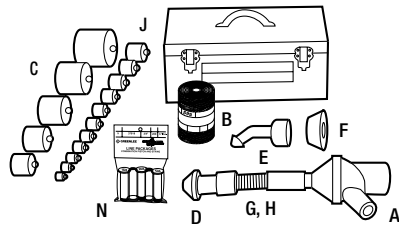

Parts List for Models 591 and 592

592 Mighty Mouser® Blow Gun Kit

591 Portable Blower Power Fishing System

| KEY | CAT. NO. | UPC NO. | DESCRIPTION | 592 | 591 |
|-----|----------|---------|--|-----|-----|
| A | 691 | 32095 | Mighty Mouser® Blow Gun | 1 | 1 |
| B | 595 | 32433 | Fish Line – 85 lbs. (378N) pulling strength; 2,150' (655 m) long | 1 | 1 |
| C | * | | Piston set for 1/2"-4" conduit (EMT & Rigid) | | |
| D | 25644 | 25644 | Adapter Cone 1-1/4"-2-1/2" Conduit | 1 | 1 |
| E | 25646 | 25646 | Adapter Cone 1/2"-1" Conduit | 1 | 1 |
| F | 25645 | 25645 | Adapter Cone 3"-4" Conduit | | 1 |
| G | 32104 | 32104 | Flexible Hose 1-1/2" dia. x 1' (38.1 mm x 305 mm) | 1 | 1 |
| H | 33451 | 33451 | Hose Clamp | 1 | 1 |
| J | 32662 | 32662 | Storage Box | 1 | 1 |
| K | 23360 | 23360 | Adapter Nozzle for Tape and Line | | 1 |
| M | 32431 | 32431 | Flexible Hose 1-1/2" x 4' (38.1 mm x 1.2 m) | | 1 |
| N | 37917-10 | 06274 | 1/2" Conduit x 150' (46 m) Line Pkg. | 10 | 10 |
| N | 37920-5 | 06277 | 3/4" Conduit x 450' (137 m) Line Pkg. | 5 | 5 |
| N | 37923-5 | 06280 | 1" Conduit x 450' (137 m) Line Pkg. | 5 | 5 |

*See below

Conduit Pistons

- Use with blower or vacuum power fishing system to pioneer the line through the conduit run.
- Flexible foam body for an air-tight seal.
- Color-coded end disk with embossed size markings for fast, easy selection.
- Strong steel center rod with loops on both ends.
- Pistons available for all types and sizes of conduit 1/2" through 6".

PISTON SETS

| CAT. NO. | UPC NO. | DESCRIPTION |
|----------|---------|--|
| S2613 | 26777 | 1/2", 3/4", 1", 1-1/4", 1-1/2" and 2" EMT, IMC and Rigid |
| 34317 | 34317 | 2-1/2", 3", 3-1/2" and 4" EMT |