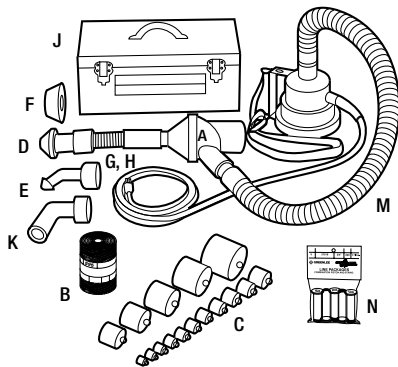

Parts List for Models 591 and 592

592 Mighty Mouser® Blow Gun Kit

591 Portable Blower Power Fishing System

KEY	CAT. NO.	UPC NO.	DESCRIPTION	592	591
A	691	32095	Mighty Mouser® Blow Gun	1	1
B	595	32433	Fish Line – 85 lbs. (378N) pulling strength; 2,150' (655 m) long	1	1
C	*		Piston set for 1/2"-4" conduit (EMT & Rigid)		
D	25644	25644	Adapter Cone 1-1/4"-2-1/2" Conduit	1	1
E	25646	25646	Adapter Cone 1/2"-1" Conduit	1	1
F	25645	25645	Adapter Cone 3"-4" Conduit		1
G	32104	32104	Flexible Hose 1-1/2" dia. x 1' (38.1 mm x 305 mm)	1	1
H	33451	33451	Hose Clamp	1	1
J	32662	32662	Storage Box	1	1
K	23360	23360	Adapter Nozzle for Tape and Line		1
M	32431	32431	Flexible Hose 1-1/2" x 4' (38.1 mm x 1.2 m)		1
N	37917-10	06274	1/2" Conduit x 150' (46 m) Line Pkg.	10	10
N	37920-5	06277	3/4" Conduit x 450' (137 m) Line Pkg.	5	5
N	37923-5	06280	1" Conduit x 450' (137 m) Line Pkg.	5	5

*See below

Conduit Pistons

- Use with blower or vacuum power fishing system to pioneer the line through the conduit run.
- Flexible foam body for an air-tight seal.
- Color-coded end disk with embossed size markings for fast, easy selection.
- Strong steel center rod with loops on both ends.
- Pistons available for all types and sizes of conduit 1/2" through 6".