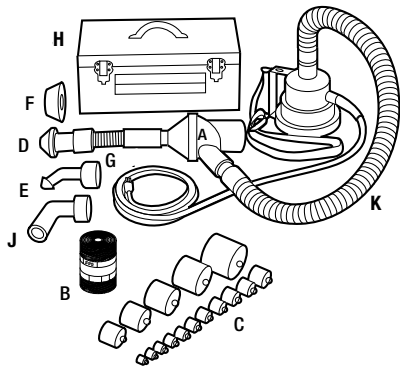

*See next page for parts list.

Mighty Mouser® Blow Gun Kit

- This compact, self-contained Lexan® thermoplastic blow gun holds a 2,150' (655 m) package of 85 lb. (378 N) breaking strength fish line
- Compact self-contained unit leaves one hand free for more efficient operation
- Mighty Mouser® Blow Gun and Accessories all fit into a compact sturdy metal case

SPECIFICATIONS

Capacity	1/2" - 4" conduit, through 6" with additional optional accessories
Power Source	Use with blower power fishing systems
Weight	592-20 LBS (9 kg) 691-1.7 LBS(0.8 kg)

CAT. NO.	UPC NO.	DESCRIPTION
592	32565	Mighty Mouser® Blow Gun Kit for 1/2" - 4" Conduit in metal box
R 691	32095	Mighty Mouser Blow Gun (only)
A 595	32433	Fish Line - 85 LBS (378 N) pulling strength; 2,150' (655 m) long
A 618	16517	Piston for 5" Conduit
A 619	16951	Piston for 6" Conduit
A 16646	16646	Adapter for 5" - 6" conduit

*See next page for parts list.

Parts List for Models 591 and 592

591 Portable Blower Power Fishing System

592 Mighty Mouser® Blow Gun Kit

KEY	CAT. NO.	UPC NO.	DESCRIPTION	592	591
A	691	32095	Mighty Mouser® Blow Gun	1	1
B	595	32433	Fish Line – 85 LBS (378N) pulling strength; 2,150' (655 m) long	1	1
C	24779	24779	Piston set for 1/2"-4" conduit (EMT & Rigid)		
D	25644	25644	Adapter Cone 1-1/4"-2-1/2" Conduit	1	1
E	25646	25646	Adapter Cone 1/2"-1" Conduit	1	1
F	25645	25645	Adapter Cone 3"-4" Conduit		
G	32104	32104	Flexible Hose 1-1/2" dia. x 1' (38.1 mm x 305 mm)	1	1
H	32662	32662	Storage Box	1	1
J	23360	23360	Adapter Nozzle for Tape and Line		1
K	32431	32431	Flexible Hose 1-1/2" x 4' (38.1 mm x 1.2 m)		1