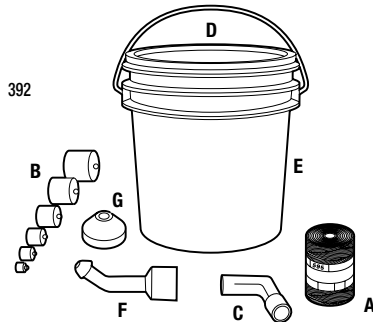

392

SPECIFICATIONS

Capacity	1/2"-2" conduit with optional Accessory Kit (2-1/2"-4" with optional foam pistons) Liquid Capacity- 1.75 gal. (6.5 l) Use 690 Power Fishing System for greater liquid capacity requirements
Power Source	120 VAC, 1/2 H.P.
Weight	390-19 LBS (8.6 kg)
Air Flow	101.2 cfm (2.83 cMm)
Vacuum Lift	137.1" (3482 mm) of Water

CAT. NO.	UPC NO.	DESCRIPTION
390	38594	Li'l Fisher Vacuum/Blower Power Fishing System - Includes only unit and 38624 hose
A 392	39051	Power Fishing System Accessory Kit- Includes all items below

392 / 39051 ACCESSORY KIT INCLUDES:

KEY	CAT. NO.	UPC NO.	DESCRIPTION	QTY:
A	595	32433	Fish Line – 85 LBS (378 N) pulling strength; 2,150' (655 m) long	1
B	608	11038	Piston for 1/2" Conduit	1
B	609	11039	Piston for 3/4" Conduit	1
B	610	11040	Piston for 1" Conduit	1
B	611	11041	Piston for 1-1/4" Conduit	1
B	612	11042	Piston for 1-1/2" Conduit	1
B	613	16511	Piston for 2" Conduit	1
C	23360	23360	Adapter Nozzle for Measuring Tape	10
D	39063	39063	Accessory Container Lid	1
E	54284	54284	Accessory Container	1
F	25646	25646	1/2"-1" Cone adapter	1
G	25644	25644	1-1/4"-2-1/2" Cone adapter	1

*See page 182 for replacement pistons