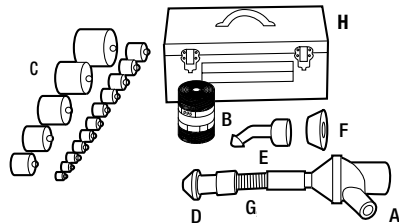

*See next page for parts list.

Mighty Mouser® Blow Gun Kit

- This compact, self-contained Lexan® thermoplastic blow gun holds a 2,150' (655 m) package of 85 lb. (378 N) breaking strength fish line
- Compact self-contained unit leaves one hand free for more efficient operation
- Mighty Mouser® Blow Gun and Accessories all fit into a compact sturdy metal case

SPECIFICATIONS

Capacity	1/2" - 4" conduit, through 6" with additional optional accessories
Power Source	Use with blower power fishing systems
Weight	592-20 LBS (9 kg) 691-1.7 LBS(0.8 kg)

CAT. NO.	UPC NO.	DESCRIPTION
592	32565	Mighty Mouser® Blow Gun Kit for 1/2" - 4" Conduit in metal box
R 691	32095	Mighty Mouser Blow Gun (only)
A 595	32433	Fish Line - 85 LBS (378 N) pulling strength; 2,150' (655 m) long
A 618	16517	Piston for 5" Conduit
A 619	16951	Piston for 6" Conduit
A 16646	16646	Adapter for 5" - 6" conduit

*See next page for parts list.

Parts List for Models 591 and 592

591 Portable Blower Power Fishing System

592 Mighty Mouser® Blow Gun Kit

KEY	CAT. NO.	UPC NO.	DESCRIPTION	592	591
A	691	32095	Mighty Mouser® Blow Gun	1	1
B	595	32433	Fish Line – 85 LBS (378N) pulling strength; 2,150' (655 m) long	1	1
C	24779	24779	Piston set for 1/2"-4" conduit (EMT & Rigid)		
D	25644	25644	Adapter Cone 1-1/4"-2-1/2" Conduit	1	1
E	25646	25646	Adapter Cone 1/2"-1" Conduit	1	1
F	25645	25645	Adapter Cone 3"-4" Conduit		
G	32104	32104	Flexible Hose 1-1/2" dia. x 1' (38.1 mm x 305 mm)	1	1
H	32662	32662	Storage Box	1	1
J	23360	23360	Adapter Nozzle for Tape and Line		1
K	32431	32431	Flexible Hose 1-1/2" x 4' (38.1 mm x 1.2 m)		1