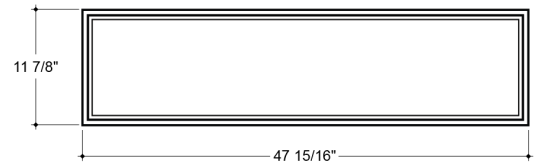

## ORDER NUMBER

LACH							
SERIES	SIZE	CEILING TYPE	LAMPS	WATTS	SHIELDING	VOLTAGE	BALLAST / DRIVER
	14 = 1' x 4' 22 = 2' x 2' 24 = 2' x 4'	G = T-Grid	1 = 1 2 = 2 3 = 3 4 = 4	14 = 14 (T5) 17 = 17 (T8) 24 = 24 (T8H0) 24 = 24 (T5HO) 28 = 28 (T5) 31 = 31 (U 1-5/8") 32 = 32 (T8) 32 = 32 (U 6") 40X = 40X (Biax) 54 = 54 (T5HO)	200 = #200 louver K12 = K12 lens K19 = K19 lens P2 = P2 louver P3 = P3 louver SLA = Acrylic silver louver	120 = 120 Volts 277 = 277 Volts 347 = 347 Volts	IS = IS PRS = PRS RS = RS