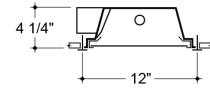

SHIELDING

No. K12 clear acrylic prismatic diffuser supplied as standard. Other options available.

ELECTRICAL

Instant start electronic ballast, 120V-50/60Hz. Other ballasts and voltages available upon request.