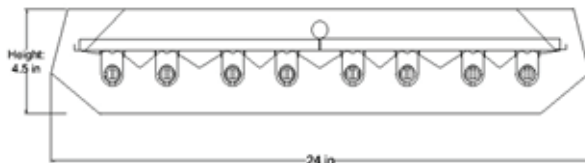

FB900 SKYBAY FIXTURE SERIES

"T8" 8 Lamp High Lumen High Bay Fluorescent Luminaire

Catalogue # FB904-832-8UIS-HB

Four Foot - 120/277 Volts
 Standard Instant Start Ballast
 (89% Ballast Factor)

SPECIFICATIONS

- IES Procedures Tested 94% Efficient
- Total weight 20 lbs
- Standard Instant Start Ballast (89% BF)
- Up to 21,000 initial lumens
 (with high 2950 lumen lamps)
- Total luminaire watts 228W

FEATURES

- Instant restart
- High (CRI) Color Rendering Index
- Economical re-lamping
- Lower fixture costs
- 92% white reflective surface
- Ideal for chain or surfacemounting
 ("V" hanging included)
- Anti-vibration cam-lock sockets
- Simple light level control
- High efficiency
- CSA/UL certified