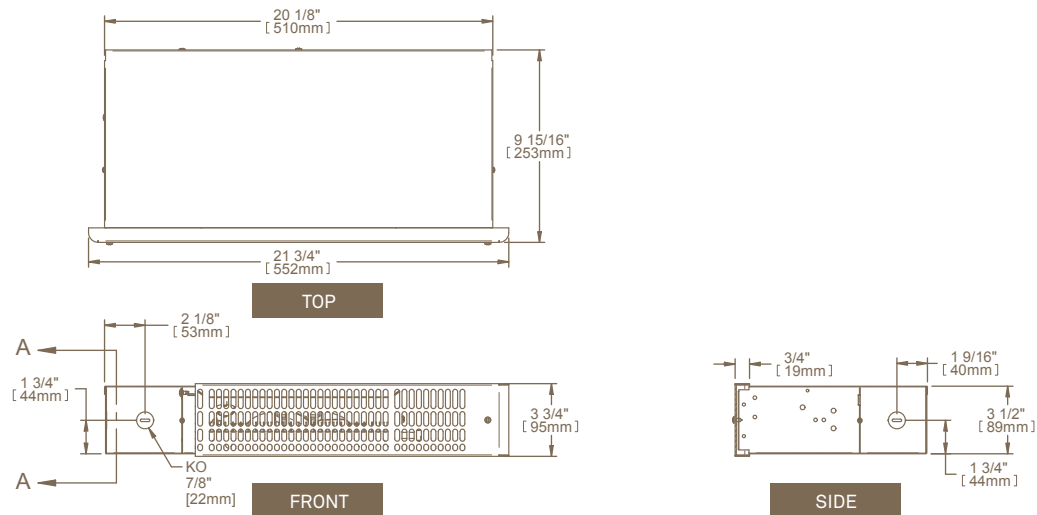

TECHNICAL DRAWINGS

*STELPRO reserves the right to modify descriptions, manufacturing specifications or prices without prior notice. Returns are not accepted for orders of products with optional colours. For all the latest models and updated prices, please refer to our website at www.stelpro.com.