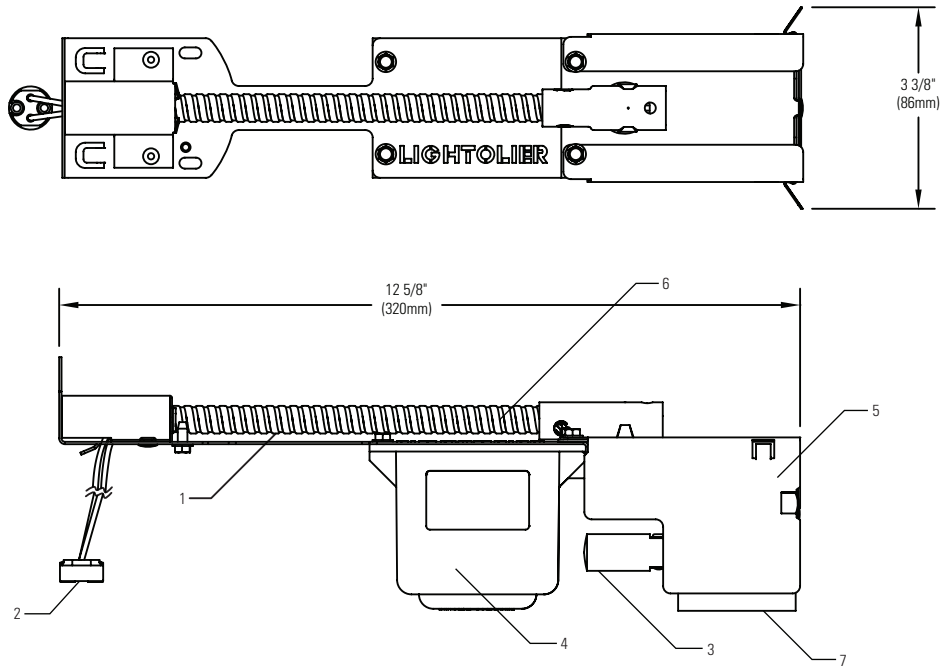

# Lytecaster Recessed Downlighting **300MRSPX**

Ceiling Opening: 3-3/4" (95mm)

Complete fixture consists of Reflector Trim & Remodeler. Select each separately.

Remodeler	Opening	Reflector Trim
300MRSPX	3-3/4 (95mm)	Accepts all 3-3/4 (95mm) 300X Series trims; See Reflector Trim specification sheets.

## Features

- Channel:** Ideal for retrofit installation. Bends at the thinner section to ease installation. Permits wiring from below the ceiling.
- Socket:** Porcelain body. Two-pin (GX5.3 base). Pre-wired with 18 ga. Teflon 250° leads to junction box.
- Thermal Protector:** Meets CSA/UL requirements. Insulation, if used, must be kept 3" (76mm) away from luminaire sides and junction box.
- Potted Transformer:** 50VA Magnetic, 120 volts primary, nominal 12 volt secondary, class "H". Can be removed easily. Fully encapsulated in epoxy resin inside aluminum casing.
- Junction Box:** 3-1/2 po (89mm) x 2-1/2 po (64mm) x 2 po (51mm) satin coated steel 20 ga. CSA certified for maximum of 4 No. 12 ga., 90°C through branch wiring. With two (2) 7/8" (22mm) integral pryouts. Easy access from both sides with two hinged junction box covers held in closed position with snap-on spring.
- BX Cable:** Bends down to make easier the installation.
- Sound insulation gasket, absorbs part of the vibrations.**

## Labels

CSA, UL  
Rated for Damp or Wet location depending on trim used.

Job Information	Type:
<b>Job Name:</b>	
<b>Cat. No.:</b>	
<b>Lamp(s):</b>	
<b>Notes:</b>	