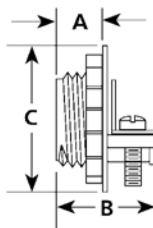

Features

- Furnished with locknut.
- Male hub threads — NPS.

Standard Material/Finish

- Body: zinc diecast
- Clamp (C-750, C-1000): steel/zinc plated
- Clamp (C-1250, C-1500, C-2000): zinc diecast
- Screw: steel/zinc plated

Trade Size (Inches)	Dimensions in Millimeters (Inches)			SE Range	Catalog Number
	A	B	C		
3/4	10.7 (0.42)	23.9 (0.94)	23.1 (0.91)	8-3, 6-3	C-750
1	13.0 (0.51)	28.2 (1.11)	30.5 (1.20)	6-3, 4-3	C-1000
1-1/4	15.2 (0.60)	33.3 (1.31)	47.5 (1.87)	3-3, 2-3	C-1250
1-1/2	15.0 (0.59)	33.8 (1.33)	51.1 (2.01)	3-2/0	C-1500
2	18.8 (0.74)	39.9 (1.57)	66.5 (2.62)	3-4/0	C-2000

Features

- Furnished with locknut.
- Male hub threads — NPS.

Standard Material/Finish

- Body: zinc diecast
- Clamp: steel/zinc plated
- Screw: steel/zinc plated

NEC/CEC Certifications and Compliances

- UL Standard: 514B
- UL Listed: E25015
- CSA Standard: C22.2 No. 18.3
- CSA Certified: 208044
- NEMA: FB-1

C-1001-R thru C-1501-R

C-2001-R

Illustrated Dimensions

Trade Size (Inches)	Dimensions in Millimeters (Inches)			SER Range	Catalog Number
	A	B	C		
1	13.0 (0.51)	28.2 (1.11)	38.4 (1.51)	6-3, 4-3	C-1001-R
1-1/4	15.2 (0.60)	31.8 (1.25)	46.2 (1.82)	3-3, 2-3	C-1251-R
1-1/2	16.3 (0.64)	36.6 (1.44)	52.3 (2.06)	3-2/0, 3-3/0	C-1501-R
2	18.8 (0.74)	40.4 (1.59)	65.5 (2.58)	4-4/0	C-2001-R ①