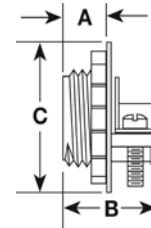

Trade Size (Inches)	Dimensions in Millimeters (Inches)			SE Range	Catalog Number
	A	B	C		
3/4	10.7 (0.42)	23.9 (0.94)	23.1 (0.91)	8-3, 6-3	C-750
1	13.0 (0.51)	28.2 (1.11)	30.5 (1.20)	6-3, 4-3	C-1000
1-1/4	15.2 (0.60)	33.3 (1.31)	47.5 (1.87)	3-3, 2-3	C-1250
1-1/2	15.0 (0.59)	33.8 (1.33)	51.1 (2.01)	3-2/0	C-1500
2	18.8 (0.74)	39.9 (1.57)	66.5 (2.62)	3-4/0	C-2000

Features

- Furnished with locknut.
- Male hub threads — NPS.

Standard Material/Finish

- Body: zinc diecast
- Clamp: steel/zinc plated
- Screw: steel/zinc plated

NEC/CEC Certifications and Compliances

- UL Standard: 514B
- UL Listed: E25015
- CSA Standard: C22.2 No. 18.3
- CSA Certified: 208044
- NEMA: FB-1

C-1001-R thru C-1501-R

C-2001-R

Illustrated Dimensions

Trade Size (Inches)	Dimensions in Millimeters (Inches)			SER Range	Catalog Number
	A	B	C		
1	13.0 (0.51)	28.2 (1.11)	38.4 (1.51)	6-3, 4-3	C-1001-R
1-1/4	15.2 (0.60)	31.8 (1.25)	46.2 (1.82)	3-3, 2-3	C-1251-R
1-1/2	16.3 (0.64)	36.6 (1.44)	52.3 (2.06)	3-2/0, 3-3/0	C-1501-R
2	18.8 (0.74)	40.4 (1.59)	65.5 (2.58)	4-4/0	C-2001-R ①