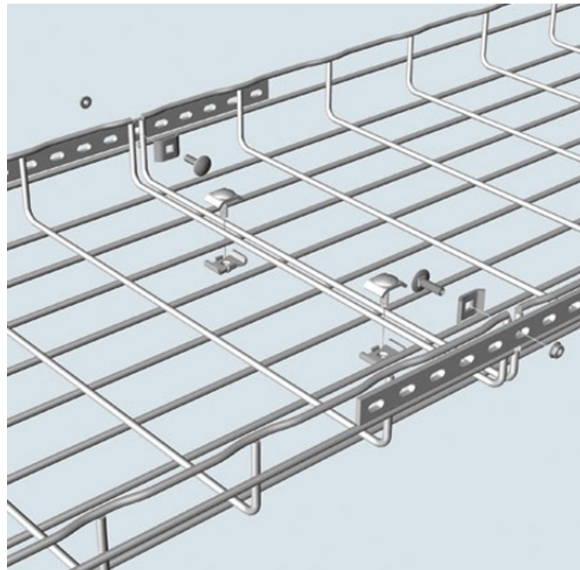

Universal Splice Bar

ED 275

Cablofil Wiremesh Cable Tray concept based upon performance, safety and economy; three qualities which make Cablofil Wiremesh Cable Tray system preferred by installers. Cablofil adapts to the most complex configurations, and its structure gives maximum strength for minimum weight. The ease of creating fittings, carried out on site, as well as the wide range of unique and universal accessories gives complete freedom in routing combined with exceptionally fast installation.

features & benefits

- Can be cut to fit with a bolt cutter.
- Can be bent by hand for use in tees, elbows, etc.
- EZ BN 1/4, CE 25 and SWK are sold separately.
- UL Classified Splice.
- Slots (.22" x .28") are on .98" centers.