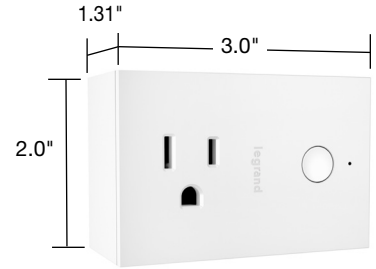

TECHNICAL SPECIFICATIONS

3rd Party Compliance

cULus Listed, UL916, File E495025
FCC Class B Part 15, IC. Works with Alexa
Works with the Google Assistant, OCF Certified, Wi-Fi Certified.

Performance

ELECTRICAL

Supply Voltage	120 VAC
Maximum Rated Load	FWD – 1A LED/CFL
	FWD – 300W Inc/Halogen/ELV
	FWD – 300 VA MLV
	REV – 300W INC/Halogen/ELV
Frequency	60Hz
Phase Control	Forward or Reverse (Selectable)
Installation	Single-Pole

MECHANICAL

Enclosure Material	Indoor Use Only

Materials

Paddle	Polycarbonate	Terminal	Brass
Back Body	Polycarbonate		

App

Android Requirements	Android 5.0 or higher with camera
Apple IOS Requirements	iOS 10.0 or higher with camera

Radio

Wi-Fi	Certified IEEE802.11 b/g/n Wi-Fi® 2.4GHz radio. Supports IPv6 addressing to conform to EU standards.

Warranty

Limited Lifetime Warranty