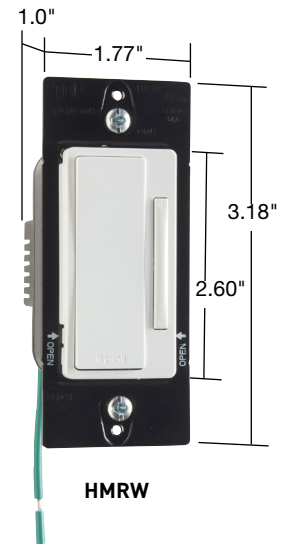

HMRW

VERTICAL MARKETS

- Residential