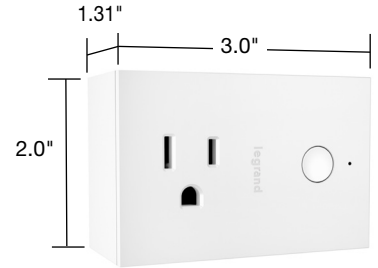

TECHNICAL SPECIFICATIONS

3rd Party Compliance

cULus Listed, UL916. File E495025
FCC Class B Part 15, IC. Works with Alexa
Works with the Google Assistant, OCF Certified, Wi-Fi Certified.

Performance

ELECTRICAL

Supply Voltage	120 VAC
Maximum Rated Load	Incandescent /halogen 1800W, Ballast 15A standard/ electronic, LED 5A, 1/2 HP motor
Frequency	60Hz
Installation	Single-Pole or 3-Way

MECHANICAL

Enclosure Material	Indoor Use Only

Materials

Paddle	Polycarbonate	Terminal	Brass
Back Body	Polycarbonate		

App

Android Requirements	Android 5.0 or higher with camera
Apple IOS Requirements	iOS 10.0 or higher with camera

Radio

Wi-Fi	Certified IEEE802.11 b/g/n Wi-Fi® 2.4GHz radio. Supports IPv6 addressing to conform to EU standards.

Warranty

Limited Lifetime Warranty