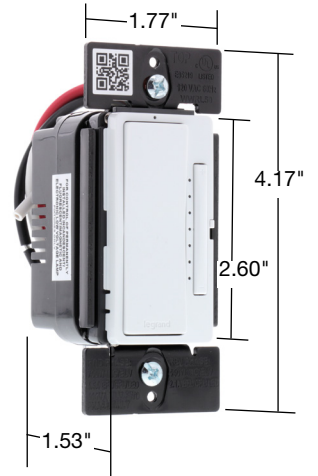

TECHNICAL SPECIFICATIONS

3rd Party Compliance

cULus Listed, UL1472, CSA-C22.2 No. 184.1-95.
Conforms to NEMA WD-1 and WD-6. FCC Class B Part 15, IC. Works with Alexa
Works with the Google Assistant, OCF Certified, Wi-Fi Certified.

Performance

ELECTRICAL

Supply Voltage	120 VAC
Maximum Rated Load	FWD: 700W INC/ELV, 4.5A EFL/CFL/LED, 500VA MLV REV: 450W INC/ELV, 2.1A EFL/CFL/LED
Frequency	60Hz
Installation	Single-Pole or 3-Way

MECHANICAL

Enclosure Material	Indoor Use Only

Materials

Paddle	Polycarbonate	Termination	6" long, 14 AWG, 105C 600V stranded wires
Back Body	Polycarbonate		

App

Android Requirements	Android 5.0 or higher with camera
Apple IOS Requirements	iOS 10.0 or higher with camera

Radio

Wi-Fi	Certified IEEE 802.11 b/g/n Wi-Fi 2.4GHz radio. Supports IPv4 and IPv6 addressing.

Warranty

Limited Lifetime Warranty

WWRL50WH