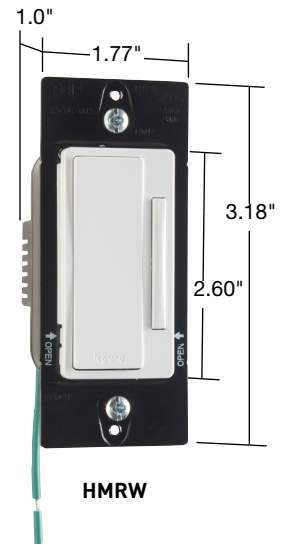

HMRW

VERTICAL MARKETS

- Residential