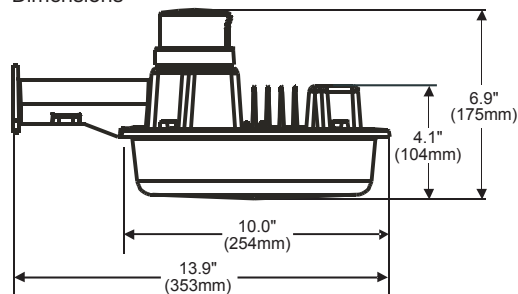

LED Premium low profile canopy fixtures

Features

- Die-cast aluminum body
- 8.5" & 10" sizes
- Bronze finish
- UV stabilized powder coated finish
- Ceiling or 3/4" pendant mounting
- IP65
- Suitable for wet locations
- Broad, even light distribution
- 150-200W MH Equivalent
- Operating temperature: -40°C to 40°C
- 1-10V dimming
- DLC Premium listed
- Rated 50,000 hours
- 5 Year warranty

LED Premium Low Profile Canopy Fixtures

Item Number	Description	W	V	CRI	CCT	Total Lms*	Dimming	Life/Hrs.	UPC	Pack
65-138	8.5" LED Canopy Light	28	120-277	80	4000K	3360	1-10V	50K	045923531385	6
65-140	8.5" LED Canopy Light	40	120-277	80	4000K	4800	1-10V	50K	045923531408	6
65-142	10" LED Canopy Light	28	120-277	80	4000K	3360	1-10V	50K	045923531422	4
65-144	10" LED Canopy Light	40	120-277	80	4000K	4800	1-10V	50K	045923531446	4
65-146	10" LED Canopy Light	60	120-277	80	4000K	7200	1-10V	50K	045923531460	4
65-148	10" LED Canopy Light	70	120-277	80	4000K	8400	1-10V	50K	045923531484	4

Specifications

- 41W & 58W
- 120V
- 5000K
- 70 CRI
- 150-200W MH Equivalent
- Operating temperature: -40°C to 40°C
- Long life—40,000 hours

Dimensions

Accessories

Aluminum Anodized Arm
Item no. 65-084

LED Carport/Parking Area Fixture

Item Number	Description	W	V	CRI	CCT	Total Lms	Lms/Watt	Dimensions	Equivalent	UPC	Pack
65-055	LED AREA LIGHT 41W GRAY FINISH	41	120	70	5000K	3194	77	10" W x 6 7/8" H x 9 7/8" Ext.	150-200W MET. HAL.	045923630552	6/1
65-054*	LED AREA LIGHT 58W GRAY FINISH	58	120	70	5000K	5441	93	10" W x 6 7/8" H x 9 7/8" Ext.	200W MET. HAL.	045923630545	6/1
Accessories											
65-084	ALUMINUM ANODIZED ARM FOR CARPORT/PARKING AREA FIXTURE							21"		045923630842	4/1