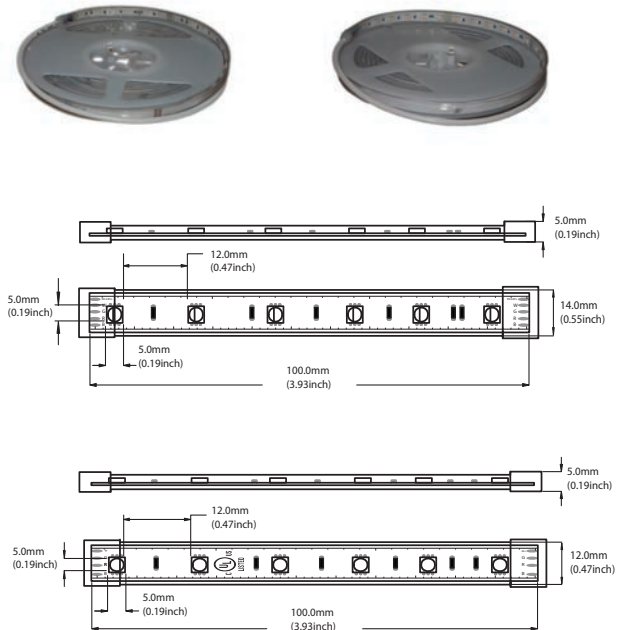

SL5-RGB(W) Outdoor Diffusion LED Strip

Description

Diffusion SL5-RGB is a flexible 12mm wide linear LED strip. Diffusion SL5-RGBW is a flexible 14mm wide linear LED strip. Both are available in 16' and 32' rolls that can be cut every 6 LEDs (100mm or 4").

Features

- Includes endcaps and mounting clips with screws
- Long life LED : 50,000 hrs
- Dimmable with dimming power supply
- 2' power feeds on both ends of every roll
- IP67

Custom lengths available upon request

Specifications

- RGB LED : 14.4 W/m (4.32 W/ft)
- RGBW LED : 19.2 W/m (6 W/ft)
- Lamp Life : 50,000 hrs LM80
- LED/Meter : 60/m (18/ft)
- Power Input : 24V DC

Lumens

RGB = Up to 591 lm/m (180 lm/ft)

W(2700K) = Up to 400 lm/m (122 lm/ft)

ORDERING
CODE

LENGTH

VOLTAGE

KELVIN

SL5-OUT — xx — 24V — xxxx

SL5-OUT

16 ft
32 ft

24 Volt