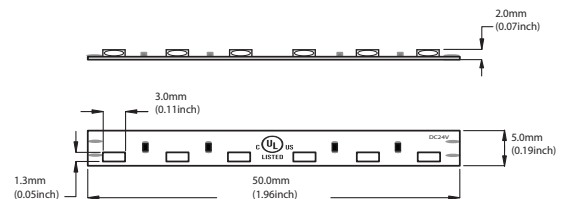

SL4 - Indoor Diffusion LED Strip

Description

Diffusion SL-4 is a flexible 5mm wide side mount linear LED strip. It is available in 16' rolls that can be cut every 6 LEDs (50mm or 2").

Features

- 3M industrial strength adhesive tape
- Long life LED : 50,000 hrs
- Dimmable with dimming power supply
- 2' power feeds on both ends of every roll

Custom lengths available upon request

Specifications

- LED : 10 W/m (3 W/ft)
- Lamp Life : 50,000 hrs LM80
- LED/Meter : 120/m (36/ft)
- Power Input : 24V DC
- CRI > 91

Lumens

3000K = 728 lm/m (222 lm/ft) 

4000K = 812 lm/m (247 lm/ft) 

Custom Kelvins available upon request

ORDERING
CODE

LENGTH

VOLTAGE

KELVIN

SL4-IN — XX — 24V — XXXX

SL4-IN