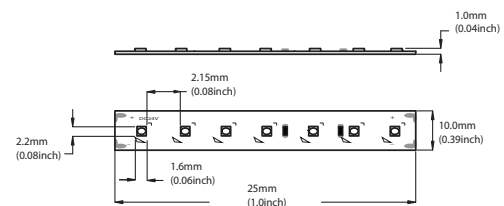

### Specifications

- LED : 16.4 W/m (5W/ft)
- Lamp Life : 50,000 hrs LM80
- LED/Meter : 266/m (80/ft)
- Power Input : 24V DC
- CRI > 95
- R values all over 95

ORDERING  
CODE

SL7.5-IN

LENGTH

xx

VOLTAGE

24V

KELVIN

xxxx