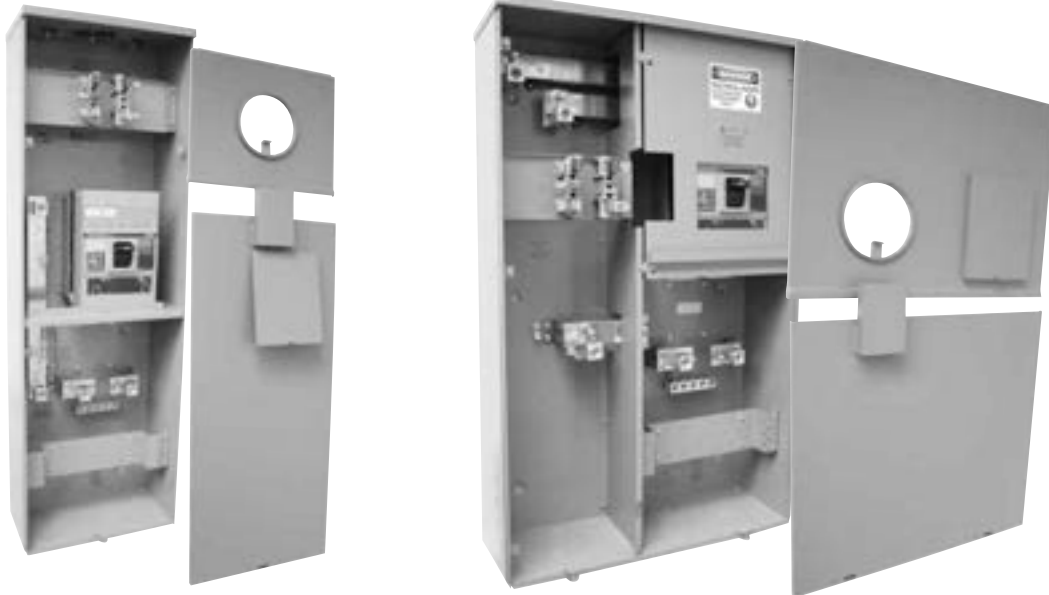

CT4 Series

400 AMP METER SOCKET 120/240 VOLT, Single Phase c/w circuit breaker

CATALOGUE #	TYPE	DESCRIPTION	DIMENSIONS (IN.)			WEIGHT
			H	W	D	
CT4-WS-BC	U/G	5 Jaw, c/w 400 AMP 65kA rated circuit breaker	42	26	8¹/₄	110 lbs.
CT4-WSOH-BC	O/H	5 Jaw, c/w 400 AMP 65kA rated circuit breaker	50	16	8¹/₄	68 lbs.
CT4PMK-WS CT4PMKWSOH		Accessories Pole Bracket for CT4-WS-BC Pole Bracket for CT4-WSOH-BC				

- 400 Amp - 120/240 VOLT
- All in One Transformer Rated
- Combination meter socket & Siemens 400A 240V 65 KA breaker
- CSA enclosure 3R
- Load and line side terminations: tunnel type connectors, dual rated for 1 x 600 kcmil or 2 x 250 kcmil
- Provision for test switch *(Supplied by Hydro)*
- Provision for current transformer *(Supplied by Hydro)*
- Secondary circuit wiring not included *(secondary circuit wired by Hydro)*

KNOCKOUT CODE	CONDUIT SIZE
K	2", 2¹/₂", 3"
P	2", 2¹/₂", 3", 3¹/₂", 4"
AA	1¹/₂"

CT4-SERIES