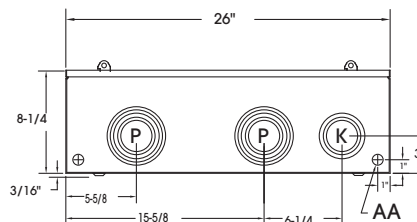

CT4 Series

400 AMP METER SOCKET 120/240 VOLT, Single Phase c/w circuit breaker

CATALOGUE #	TYPE	DESCRIPTION	DIMENSIONS (IN.)			WEIGHT
			H	W	D	
CT4-WS-BC	U/G	5 Jaw, c/w 400 AMP 65kA rated circuit breaker	42	26	8 ¹ / ₄	110 lbs.
CT4-WSOH-BC	O/H	5 Jaw, c/w 400 AMP 65kA rated circuit breaker	50	16	8 ¹ / ₄	68 lbs.
CT4PMK-WS CT4PMKWSOH		Accessories Pole Bracket for CT4-WS-BC Pole Bracket for CT4-WSOH-BC				

- 400 Amp - 120/240 VOLT
- All in One Transformer Rated
- Combination meter socket & Siemens 400A 240V 65 KA breaker
- CSA enclosure 3R
- Load and line side terminations: tunnel type connectors, dual rated for 1 x 600 kcmil or 2 x 250 kcmil
- Provision for test switch *(Supplied by Hydro)*
- Provision for current transformer *(Supplied by Hydro)*
- Secondary circuit wiring not included *(secondary circuit wired by Hydro)*

KNOCKOUT CODE	CONDUIT SIZE
K	2", 2 ¹ / ₂ ", 3"
P	2", 2 ¹ / ₂ ", 3", 3 ¹ / ₂ ", 4"
AA	1 ¹ / ₂ "

CT4-SERIES

CT4-WS

CT4-WSOH