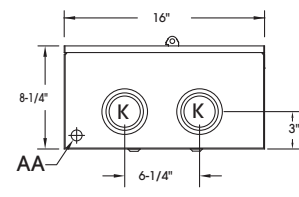

CT4 Series

400 AMP METER SOCKET 120/240 VOLT, Single Phase c/w circuit breaker

CATALOGUE #	TYPE	DESCRIPTION	DIMENSIONS (IN.)			WEIGHT
			H	W	D	
CT4-WS-BC	U/G	5 Jaw, c/w 400 AMP 65kA rated circuit breaker	42	26	8 ¹ / ₄	110 lbs.
CT4-WSOH-BC	O/H	5 Jaw, c/w 400 AMP 65kA rated circuit breaker	50	16	8 ¹ / ₄	68 lbs.
CT4PMK-WS CT4PMKWSOH		Accessories Pole Bracket for CT4-WS-BC Pole Bracket for CT4-WSOH-BC				

- 400 Amp - 120/240 VOLT
- All in One Transformer Rated
- Combination meter socket & Siemens 400A 240V 65 KA breaker
- CSA enclosure 3R
- Load and line side terminations: tunnel type connectors, dual rated for 1 x 600 kcmil or 2 x 250 kcmil
- Provision for test switch *(Supplied by Hydro)*
- Provision for current transformer *(Supplied by Hydro)*
- Secondary circuit wiring not included *(secondary circuit wired by Hydro)*

KNOCKOUT CODE	CONDUIT SIZE
K	2", 2 ¹ / ₂ ", 3"
P	2", 2 ¹ / ₂ ", 3", 3 ¹ / ₂ ", 4"
AA	1 ¹ / ₂ "

CT4-SERIES

CT4-WS

CT4-WSOH