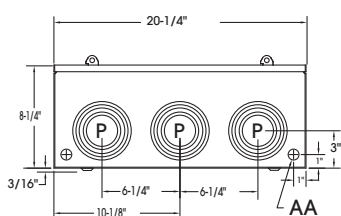

CT4 Series

400 AMP METER SOCKET 120/240 VOLT, Single Phase c/w circuit breaker

CATALOGUE #	TYPE	DESCRIPTION	DIMENSIONS (IN.)			WEIGHT
			H	W	D	
CT4-WS-BC	U/G	5 Jaw, c/w 400 AMP 65kA rated circuit breaker	42	26	8 ¹ / ₄	110 lbs.
CT4-WSOH-BC	O/H	5 Jaw, c/w 400 AMP 65kA rated circuit breaker	50	16	8 ¹ / ₄	68 lbs.
CT4PMK-WS CT4PMKWSOH		Accessories Pole Bracket for CT4-WS-BC Pole Bracket for CT4-WSOH-BC				

- 400 Amp - 120/240 VOLT
- All in One Transformer Rated
- Combination meter socket & Siemens 400A 240V 65 KA breaker
- CSA enclosure 3R
- Load and line side terminations: tunnel type connectors, dual rated for 1 x 600 kcmil or 2 x 250 kcmil
- Provision for test switch *(Supplied by Hydro)*
- Provision for current transformer *(Supplied by Hydro)*
- Secondary circuit wiring not included *(secondary circuit wired by Hydro)*

KNOCKOUT CODE	CONDUIT SIZE
K	2", 2 ¹ / ₂ ", 3"
P	2", 2 ¹ / ₂ ", 3", 3 ¹ / ₂ ", 4"
AA	1 ¹ / ₂ "

CT4-SERIES

CT4-WS

CT4-WSOH