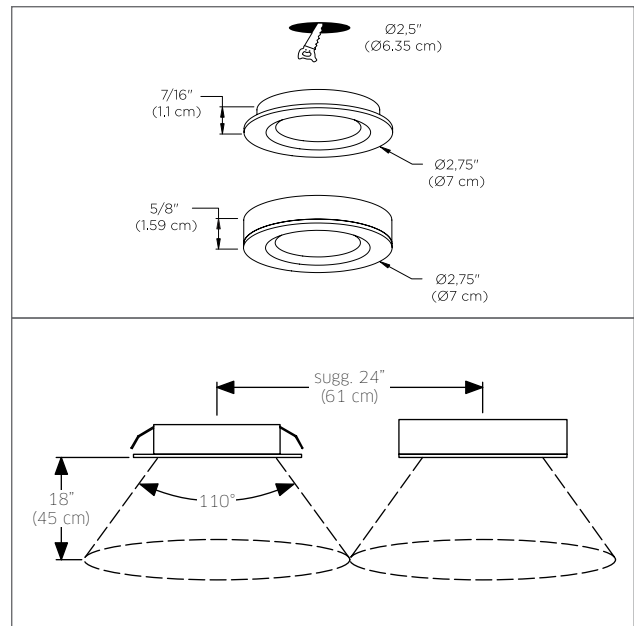

SPECIFICATION

- 12V DC LED driver required.
- Over 50,000 hours of service life.
- 12" (30 cm) input lead with quick connector.
- 24" (61 cm) interconnection harness included.
- Warm white light.
- Excellent color rendering.
- Superior LED performance and lifespan.
- Smooth 360° wide spread.
- Minimal heat emission.
- Surface adapter included.
- Frosted lens.
- Dimmable with most low-voltage electronic dimmers when used with DALI dimming power supply.

ACCESSORIES

- 4000E-24** 24" (61 cm) Extension cord
4000E-60 60" (152.4 cm) Extension cord
4000HRNS-24 24" (61 cm) Interconnection harness
LED6ZONE-72W 72W 6-zone translator
LED6ZONE-RMT Remote for 6-zone translator