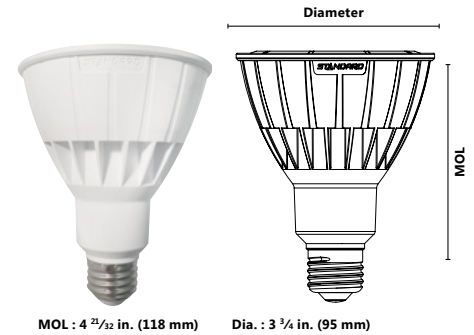

Date: _____
 In hands date of project: _____
 Project name/Number: _____
 Name of distributor: _____
 Client #: _____
 Name of end user: _____

ORDERING INFORMATION

Order code: 63965
 Description: LED/P30L/10W/40K/40/STD
 UPC: 69549639652
 Case quantity: 6

PERFORMANCE DATA

Shape: PAR30LN
 Base: E26
 Wattage (W): 10
 Lamp voltage (VAC): 120
 Colour temperature (K)**: 4 000
 Average life (L70 hours): 40 000
 Initial lumens (lm)*: 929
 Initial lumens per watt (lm/W): 93
 CRI: 94
 R9: 76
 Beam angle (°): 40
 CBCP: 1 655
 Power factor: 0.94
 Operating temperature range: - 40 °C / - 40 °F to 40 °C / 104 °F