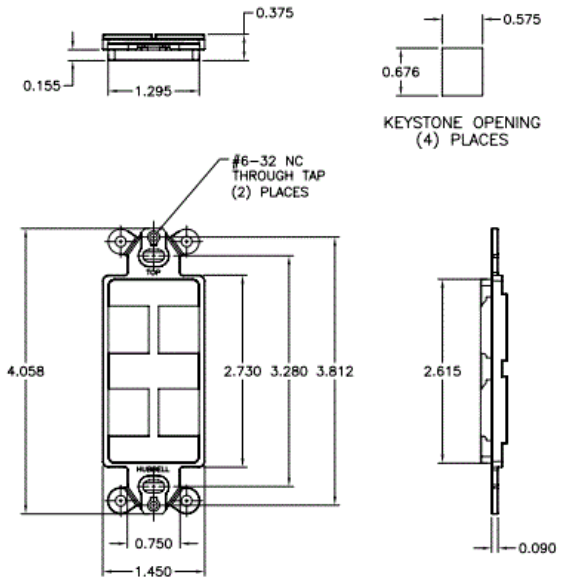

iStation
Wallplates

Decorator Frame

Features

- Integrates with all Hubbell keystone connections (AV, data, and fiber)
- 4-Port

Ordering Information

Description	Color	Catalog No.	UPC
iStation Decorator Outlet Frame, Unloaded, 4-Port	White	ISF4W	662620831930

Listings

UL and cUL Listed 1863
RoHS Compliant

Specifications

Plate Material	High-impact thermoplastic (UL 94V-0)
----------------	--------------------------------------

HUBBELL

Online Resources

Customer Use Drawing
eCatalog